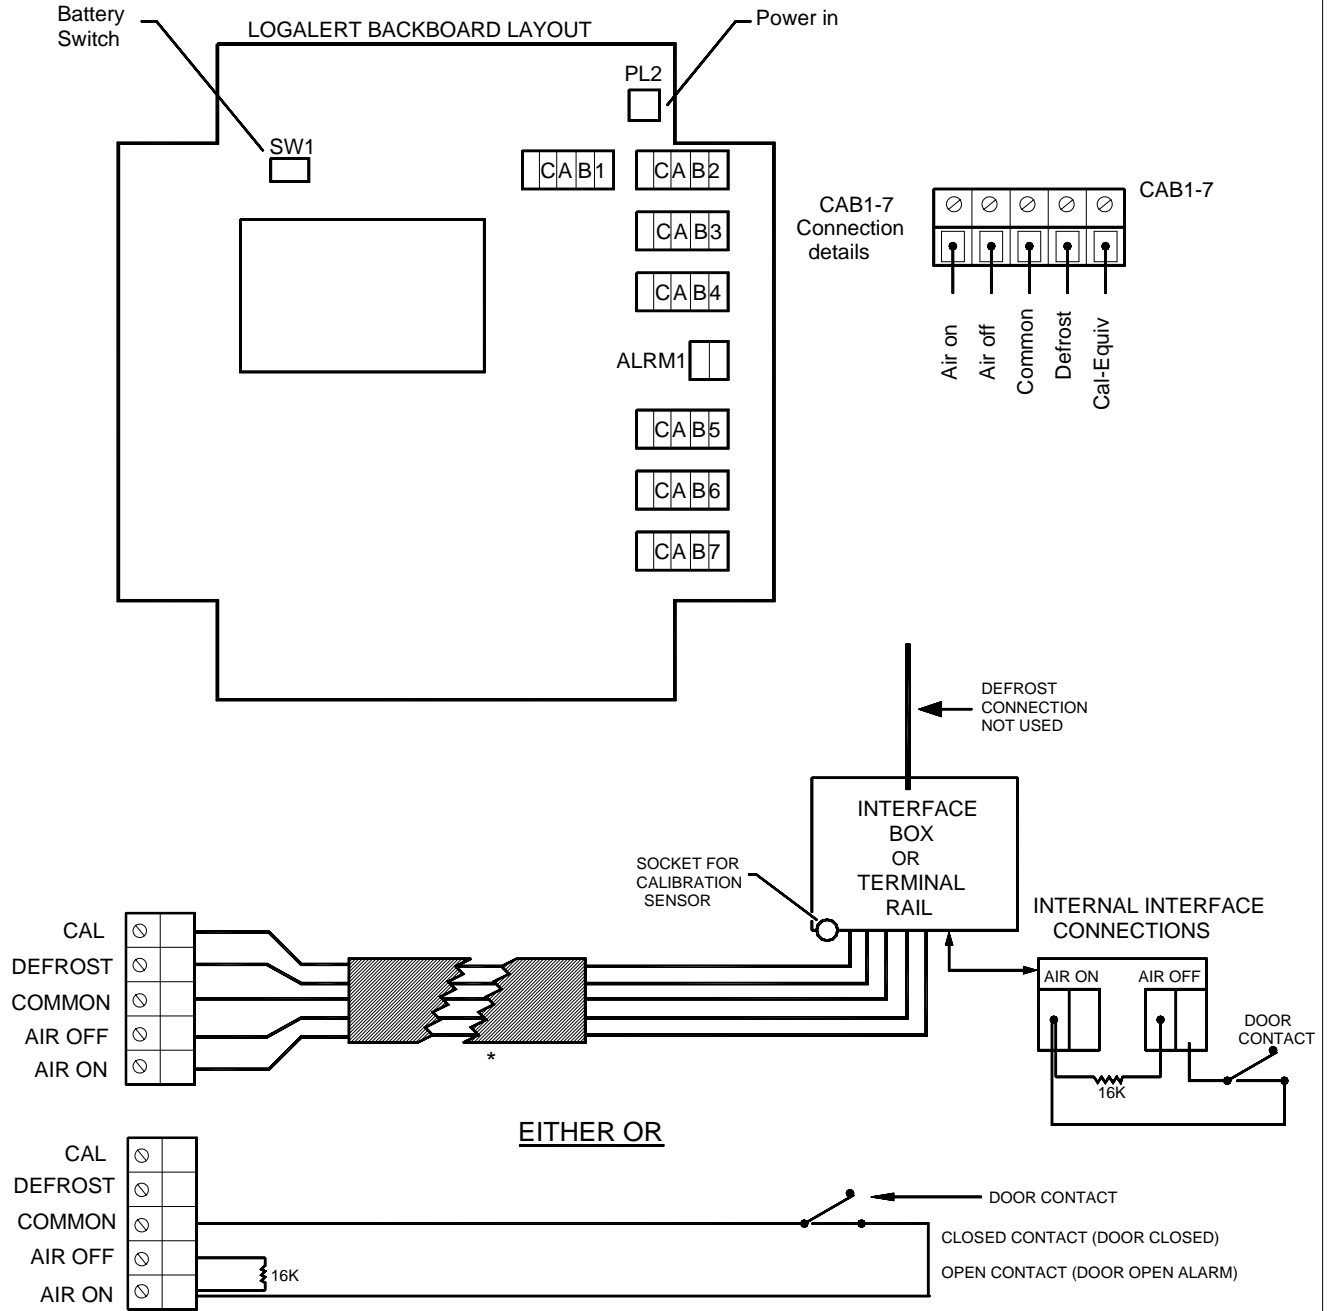

LOGALERT SYSTEM WIRING 1

COLD ROOM DOOR OPEN - ALARM

***NOTE:** TO MAINTAIN EMC INTEGRITY MULTICORE MULTISTRAND CABLES MUST BE USED.
SINGLE CORE & SOLIDCORE CABLES ARE NOT ALLOWED.

ISSUE	DESCRIPTION	APP'D	DATE
1	ORIGINAL ISSUE	MJK	5/98