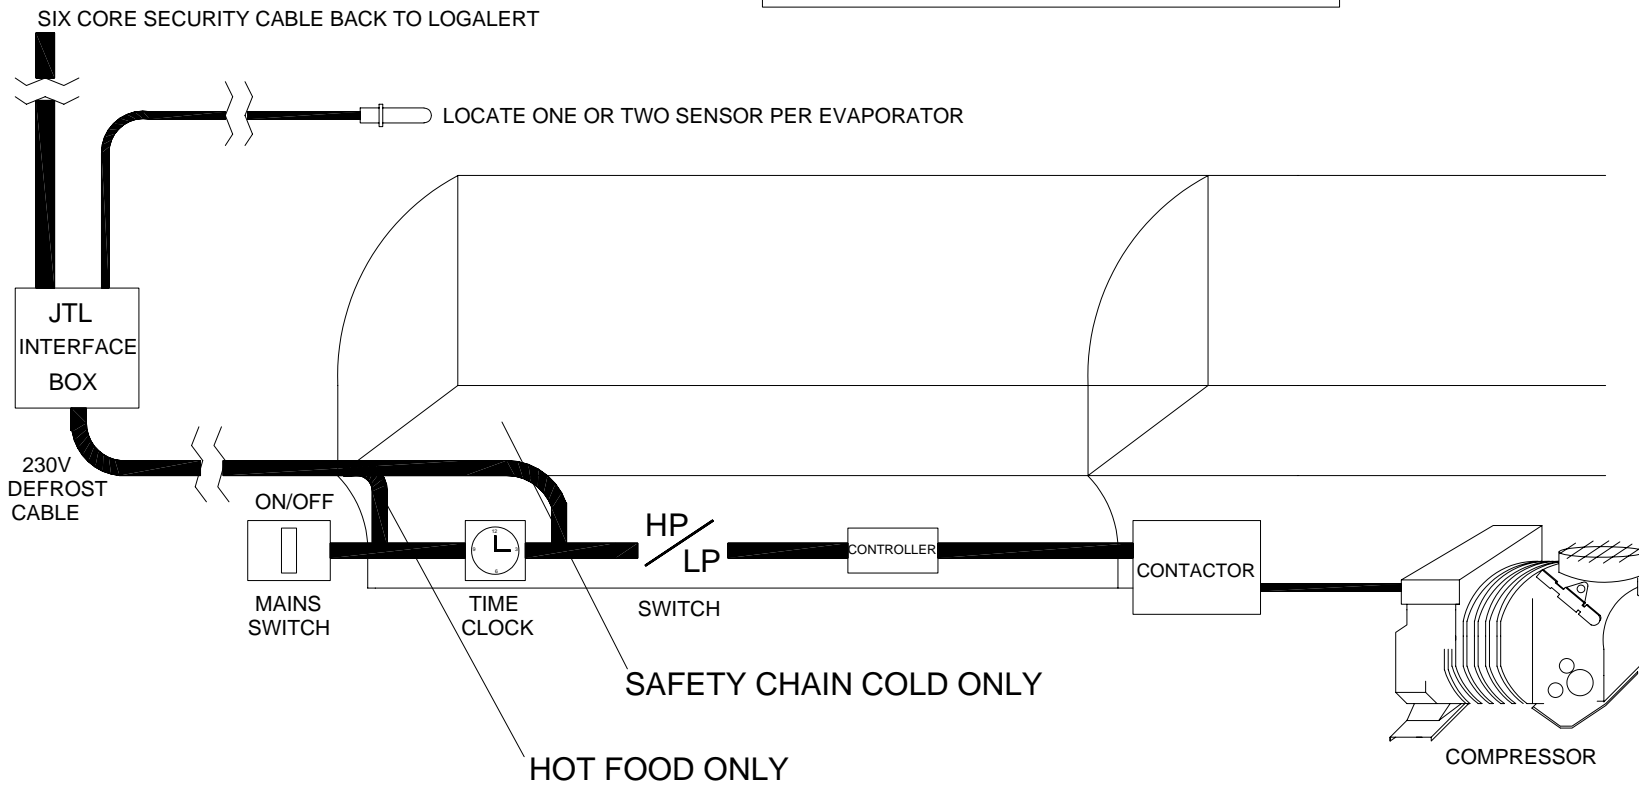

HOT & COLD SERVE OVER DRAWING

JTL SYSTEMS LTD  
41 KINGFISHER COURT, HAMBRIDGE RD,  
NEWBURY BERKSHIRE: RG14 5SJ  
TEL: 01635 47585 FAX: 01635 31888