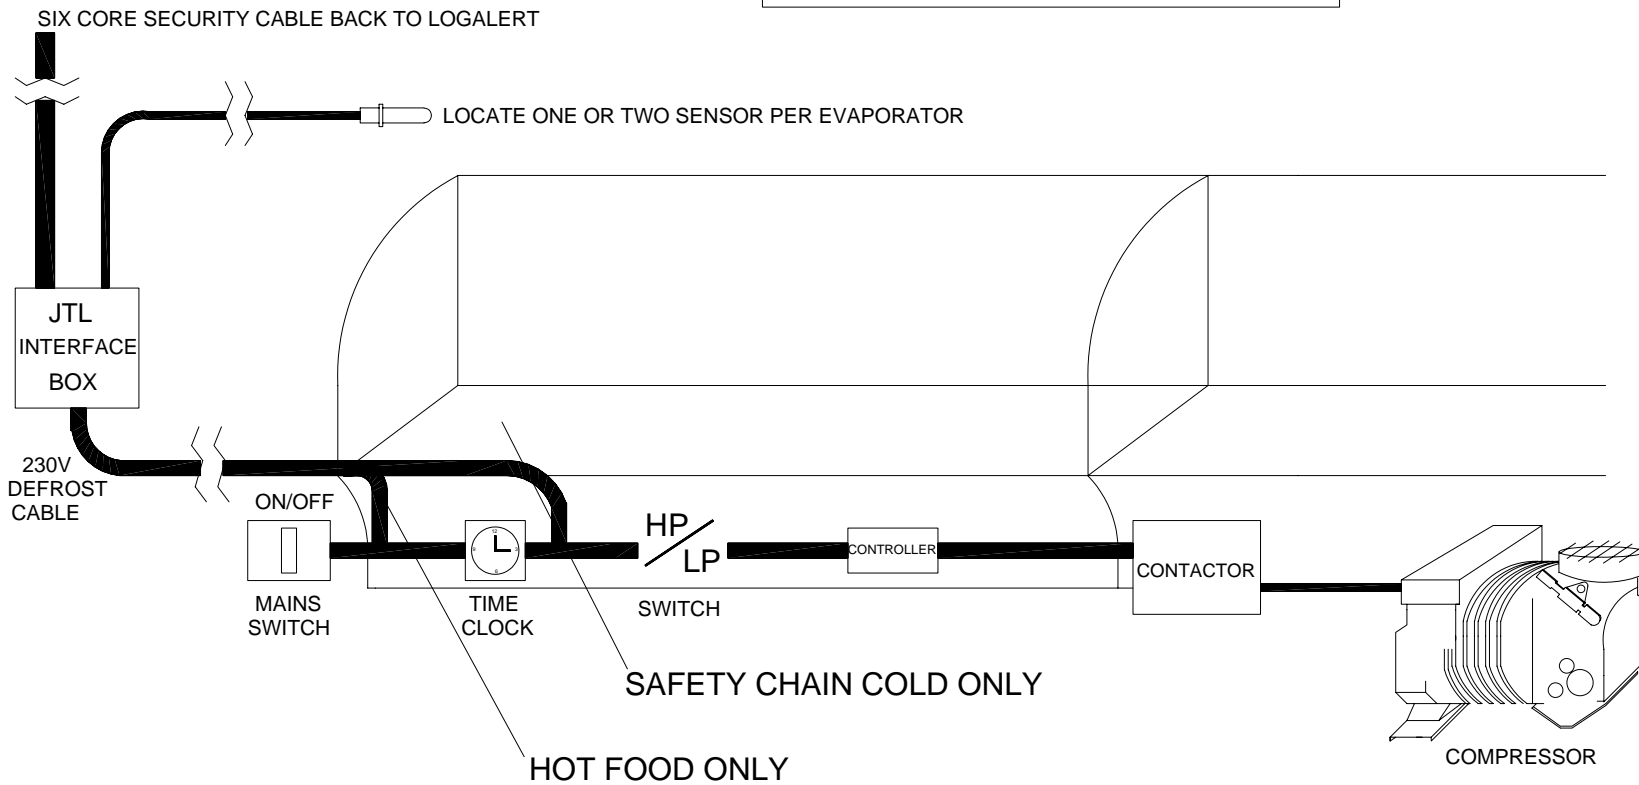

HOT & COLD SERVE OVER DRAWING

JTL SYSTEMS LTD
41 KINGFISHER COURT, HAMBRIDGE RD,
NEWBURY BERKSHIRE: RG14 5SJ
TEL: 01635 47585 FAX: 01635 31888