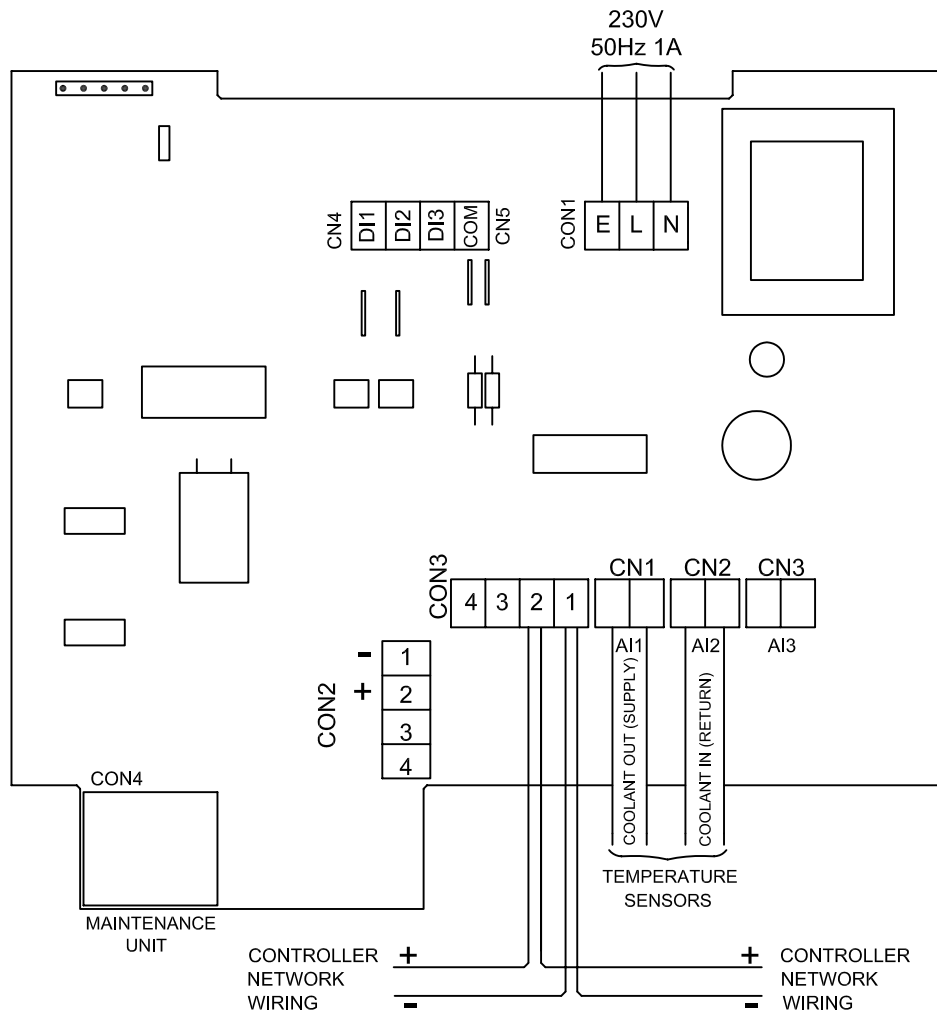

# TA210 MONITOR

**ELECTRICAL SAFETY**  
 THIS UNIT IS SUITABLE FOR SINGLE PHASE 230V OPERATION ONLY.  
 i.e. INPUTS MUST BE ON THE SAME PHASE AS THE SUPPLY.

THIS IS AN UNCONTROLLED COPY - UNLESS STAMPED WITH CONTROLLED COPY STAMP

 JTL SYSTEMS LTD 41 KINGFISHER COURT, HAMBRIDGE RD, NEWBURY BERKSHIRE: RG14 5SJ TEL: 01635 263646 FAX: 01635 263647		ISSUE	
		DESCRIPTION	APP'D
2	ADDED PRODUCT NAME	MJK	07/05
1	ORIGINAL ISSUE	MJK	02/03
TITLE: TA210 DRY AIR COOLER COOLANT MONITORING APPLICATION DRAWING			
PROJ.	DRG No:	SHT	OF
	02935	1	1
			ISS.
			2