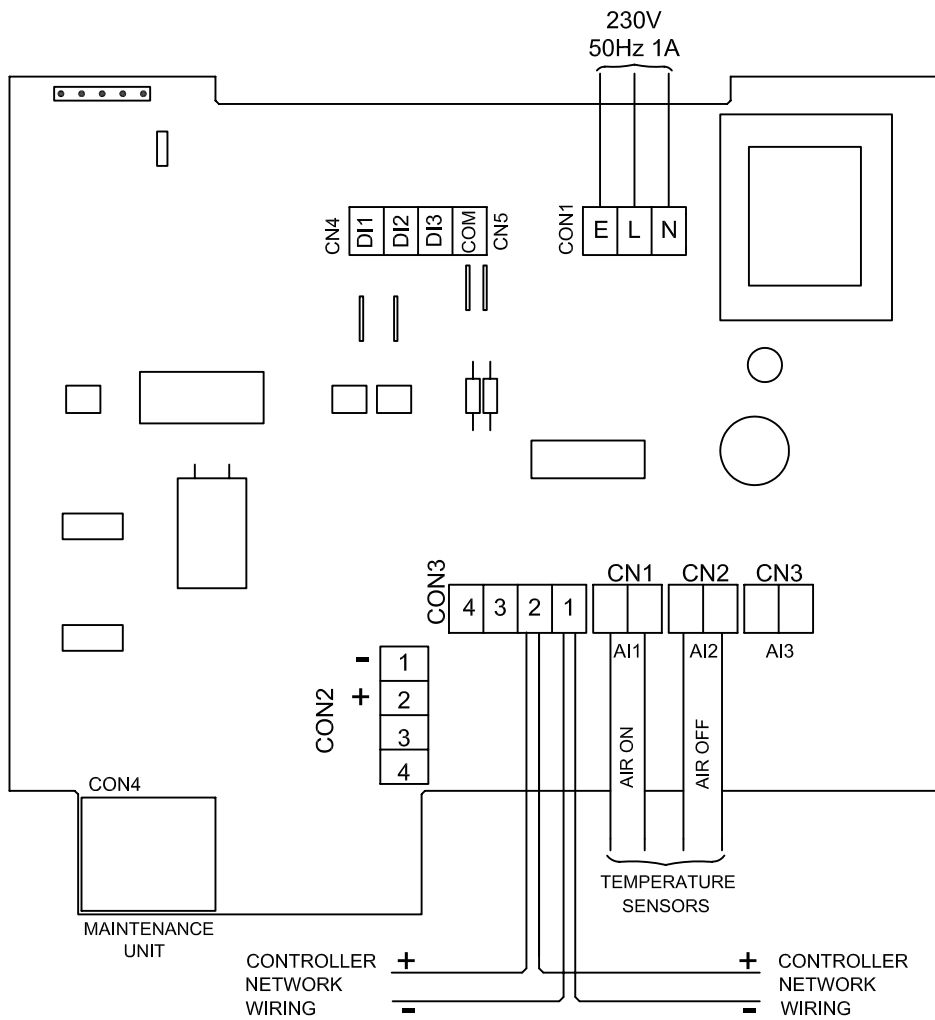

# TA210 MONITOR

**ELECTRICAL SAFETY**

THIS UNIT IS SUITABLE FOR SINGLE PHASE 230V OPERATION ONLY.  
i.e. INPUTS MUST BE ON THE SAME PHASE AS THE SUPPLY.

THIS IS AN UNCONTROLLED COPY - UNLESS STAMPED WITH CONTROLLED COPY STAMP