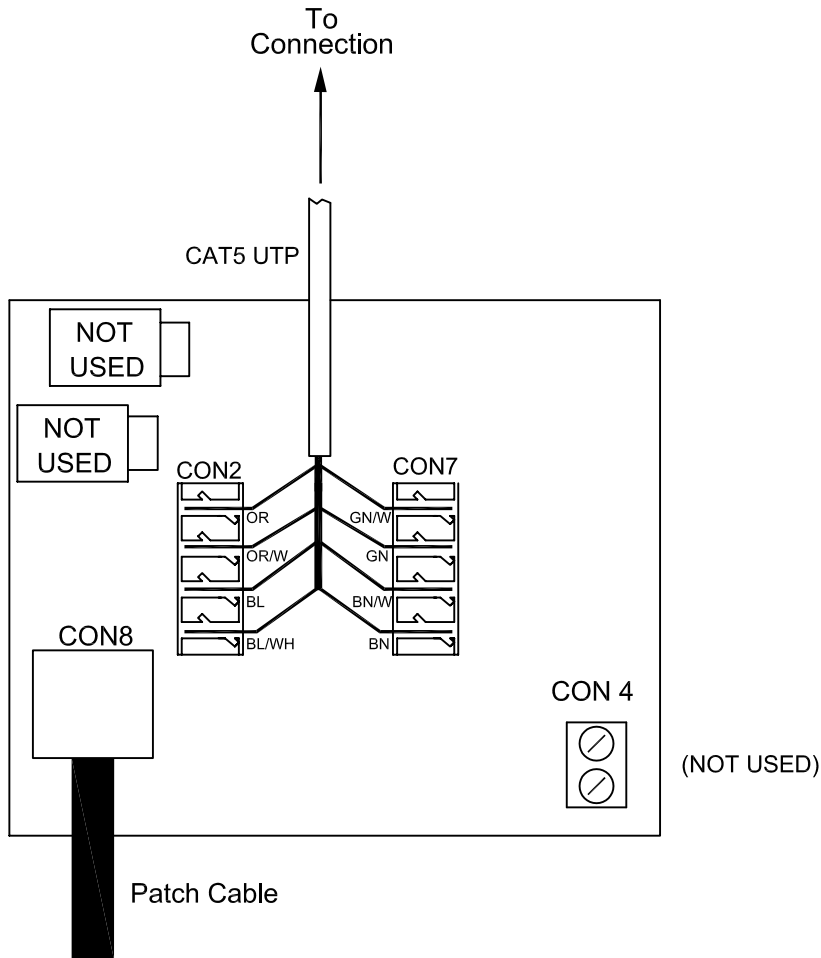

NJ21 Ethernet - Patch Cable Application Drawing

Junction will connect between all of the following:
 1 x CAB55 (RJ45 connector)
 1 x CAT5 UTP (IDC connector)

THIS IS AN UNCONTROLLED COPY - UNLESS STAMPED WITH CONTROLLED COPY STAMP