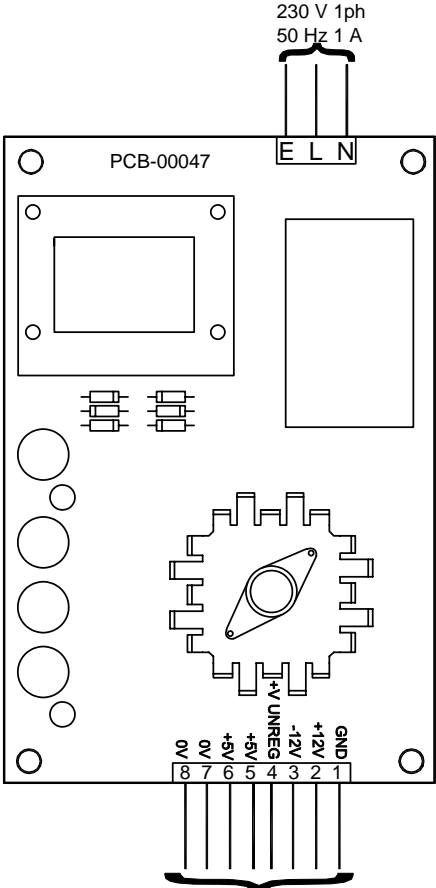

COMMUNICATIONS CONTROLLER PSU

TO COMMUNICATIONS CONTROLLER
(DRG NO: 00487)

 JTL SYSTEMS LTD 41 KINGFISHER COURT, HAMBRIDGE RD, NEWBURY, BERKSHIRE: RG14 5SJ TEL: 01635 263646 FAX: 01635 263647			
ISSUE	DESCRIPTION	APP'D	DATE
2	REDRAWN	MJK	7/98
1	ORIGINAL ISSUE	NMT	10/91
TITLE: COMMUNICATIONS CONTROLLER POWER SUPPLY WIRING			
TITLE: CU-PSU			
PROJ.	DRG No: 00488	SHT 1	OF 1
		ISS. 1	2