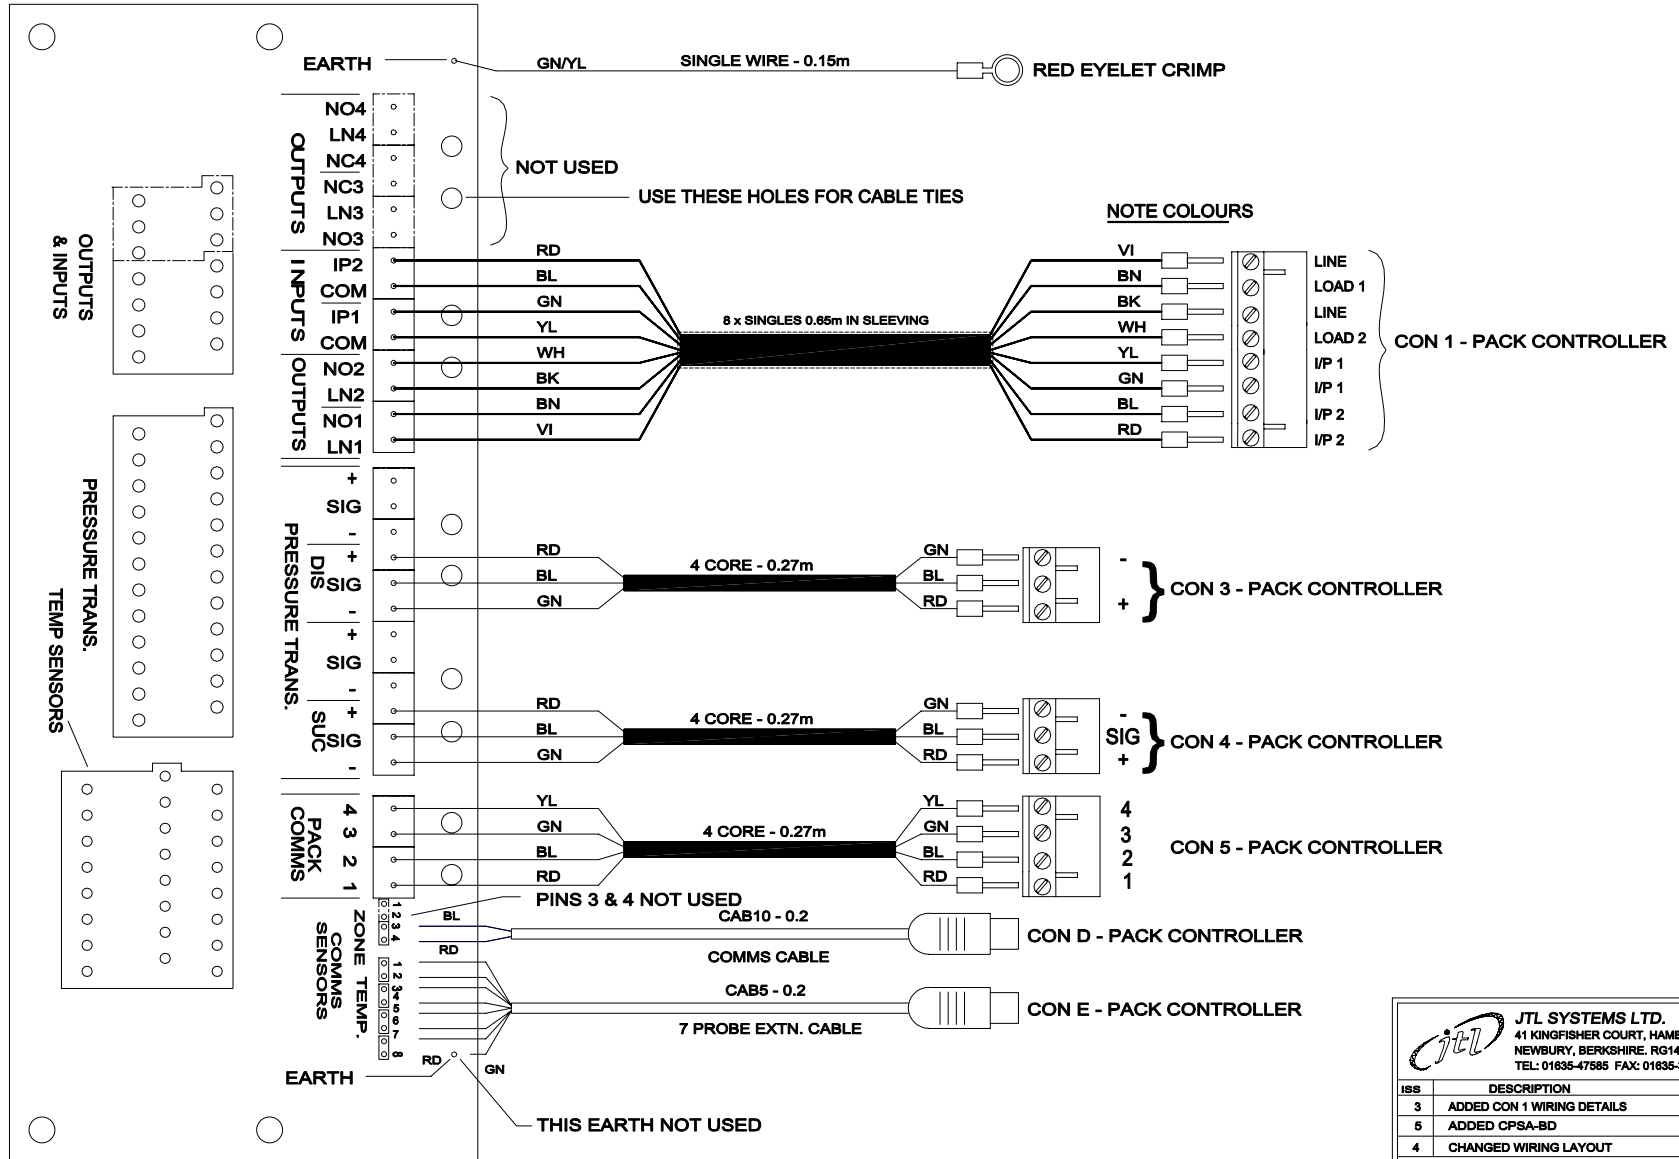

**CP CONNECTOR PCB  
PC 00530 ISS 2**

**JTL SYSTEMS LTD.**  
41 KINGFISHER COURT, HAMBRIDGE RD,  
NEWBURY, BERKSHIRE, RG14 5SJ  
TEL: 01635-47585 FAX: 01635-31888

ISS	DESCRIPTION	APP'D	DATE
3	ADDED CON 1 WIRING DETAILS	TF	7/95
5	ADDED CPSA-BD	MJK	7/98
4	CHANGED WIRING LAYOUT	MJK	3/97

**TITLE:**  
CP BOX CONNECTOR PCB  
CONNECTOR PCB WIRING

**TYPE:** CPLD-BD & CPSA-BD

PROJ.	DRG No:	SHT	OF	ISS
CP	00724	1	1	5