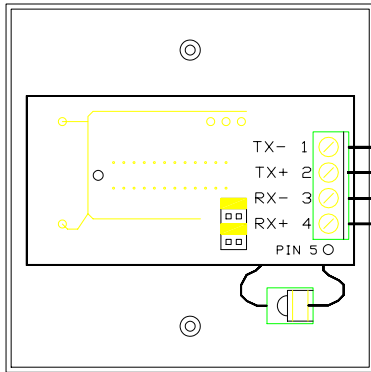

INSTORE COMPUTER  
LINE DRIVER

CONNECTS VIA MODEM CABLE  
(CAB 7 OR CAB12) TO  
SERIAL PORT OF INSTORE COMPUTER

NETWORK CONTROLLER  
LINE DRIVER

CONNECT TO NC100 CONNH USING CAB18  
CONNECTS TO NC200/400 CN7 USING CAB36

CABLE: 2 PAIR OVERALL SCREEN  
EQUIVALENT TO BELDEN 9829  
STC STOCK No: 091211D (100m REEL)

NOTES:

INSTORE COMPUTER CABLE:  
2 PAIR OVERALL SCREEN  
EQUIVALENT TO BELDEN 9829  
STC STOCK No: 091211D (100m REEL)

SHOP FLOOR COMMS CABLE:  
2 CORE (RD/BL) 7/0.2 UNSCREENED  
SECURITY CABLE.  
STC STOCK No: 030704E (100m REEL)

JTL SYSTEMS LTD.  
41 KINGFISHER COURT, HAMBRIDGE RD,  
NEWBURY, BERKSHIRE, RG14 5SJ  
TEL: 01635-47585 FAX: 01635-31888