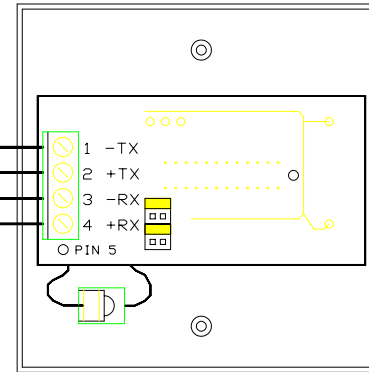

INSTORE COMPUTER  
LINE DRIVER

CONNECTS VIA MODEM CABLE  
(CAB 7 OR CAB12) TO  
SERIAL PORT OF INSTORE COMPUTER

NETWORK CONTROLLER  
LINE DRIVER

CONNECT TO NC100 CONNH USING CAB18  
CONNECTS TO NC200/400 CN7 USING CAB36

CABLE: 2 PAIR OVERALL SCREEN  
EQUIVALENT TO BELDEN 9829  
STC STOCK No: 091211D (100m REEL)

NOTES:

INSTORE COMPUTER CABLE:  
2 PAIR OVERALL SCREEN  
EQUIVALENT TO BELDEN 9829  
STC STOCK No: 091211D (100m REEL)

SHOP FLOOR COMMS CABLE:  
2 CORE (RD/BL) 7/0.2 UNSCREENED  
SECURITY CABLE.  
STC STOCK No: 030704E (100m REEL)

JTL SYSTEMS LTD.  
41 KINGFISHER COURT, HAMBRIDGE RD,  
NEWBURY, BERKSHIRE, RG14 5SJ  
TEL: 01635-47585 FAX: 01635-31888