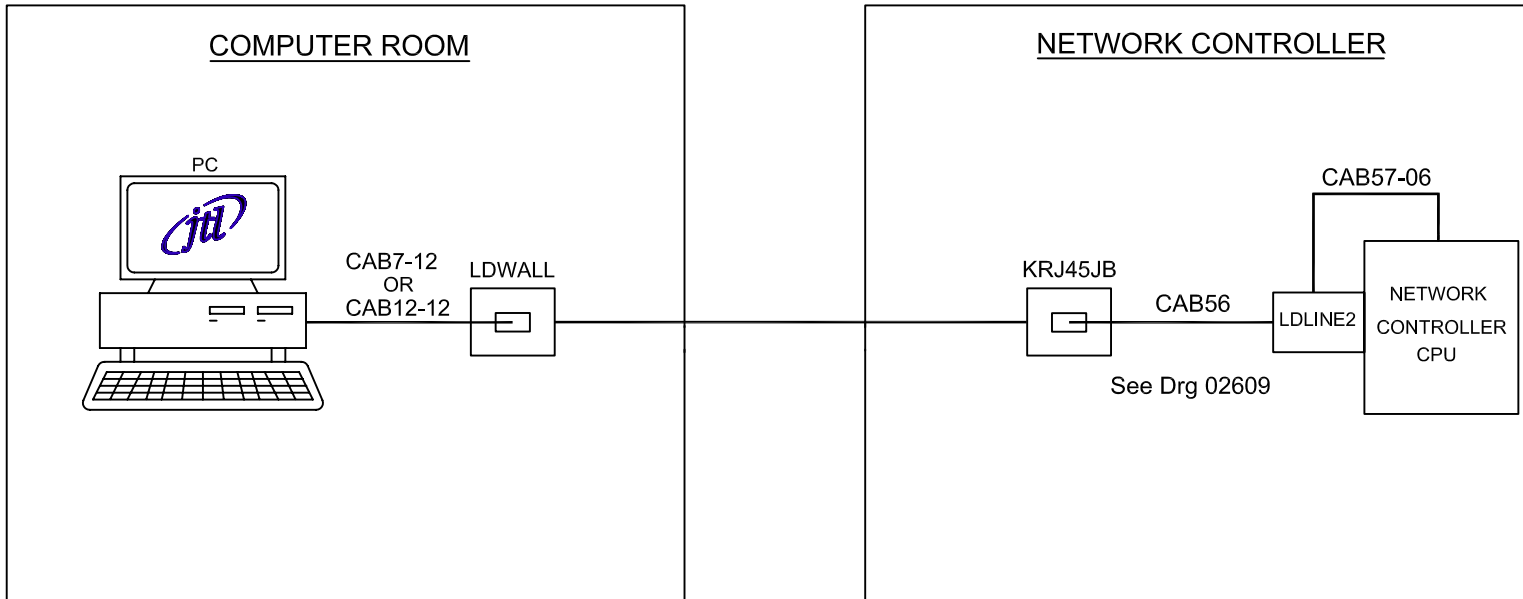

**SITE PC TO NETWORK CONTROLLER CONNECTION DIAGRAM**  
**LDWALL - LDLINE2**

**COMPUTER ROOM  
LDWALL**

**NETWORK CONTROLLER  
RJ45 JUNCTION BOX (KRJ45JB)**

Connections where  
LDLINE is being replaced.  
Existing cable being used.