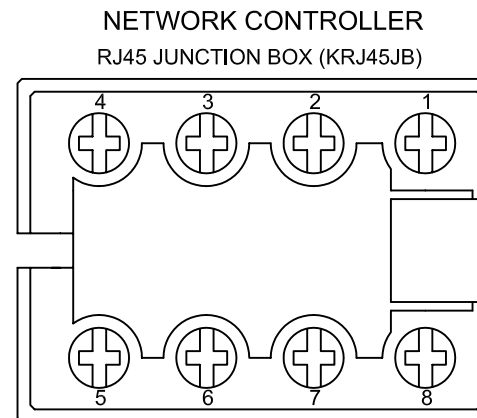

TOUCHSCREEN SITE PC TO NETWORK CONTROLLER CONNECTION DIAGRAM

Connections using existing 4 core cable (NOT CAT5 LINK)

JTL SYSTEMS LTD
41 KINGFISHER COURT, HAMBRIDGE RD,
NEWBURY BERKSHIRE: RG14 5SJ
TEL: 01635 263646 FAX: 01635 263647