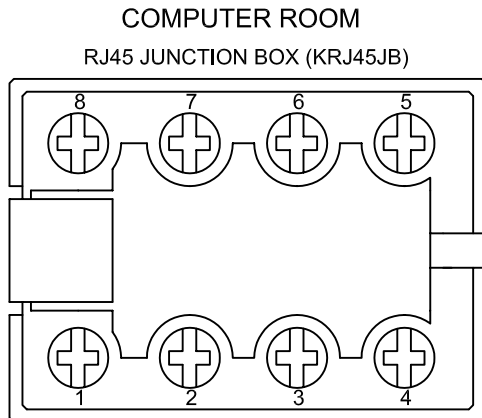

TOUCHSCREEN SITE PC TO NETWORK CONTROLLER CONNECTION DIAGRAM

Connections using existing 4 core cable (NOT CAT5 LINK)

JTL SYSTEMS LTD
41 KINGFISHER COURT, HAMBRIDGE RD,
NEWBURY BERKSHIRE: RG14 5SJ
TEL: 01635 263646 FAX: 01635 263647