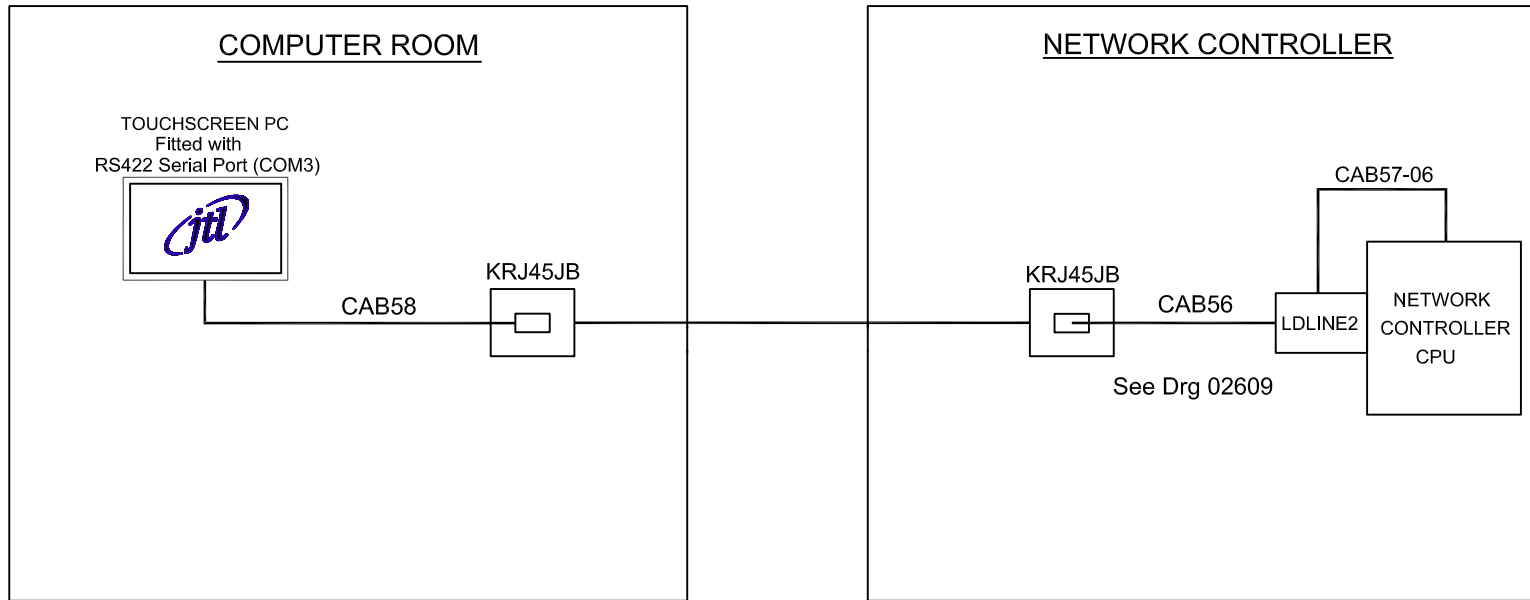

TOUCHSCREEN SITE PC TO NETWORK CONTROLLER CONNECTION DIAGRAM

Connections using existing 4 core cable (NOT CAT5 LINK)

JTL SYSTEMS LTD
41 KINGFISHER COURT, HAMBRIDGE RD,
NEWBURY BERKSHIRE: RG14 5SJ
TEL: 01635 263646 FAX: 01635 263647