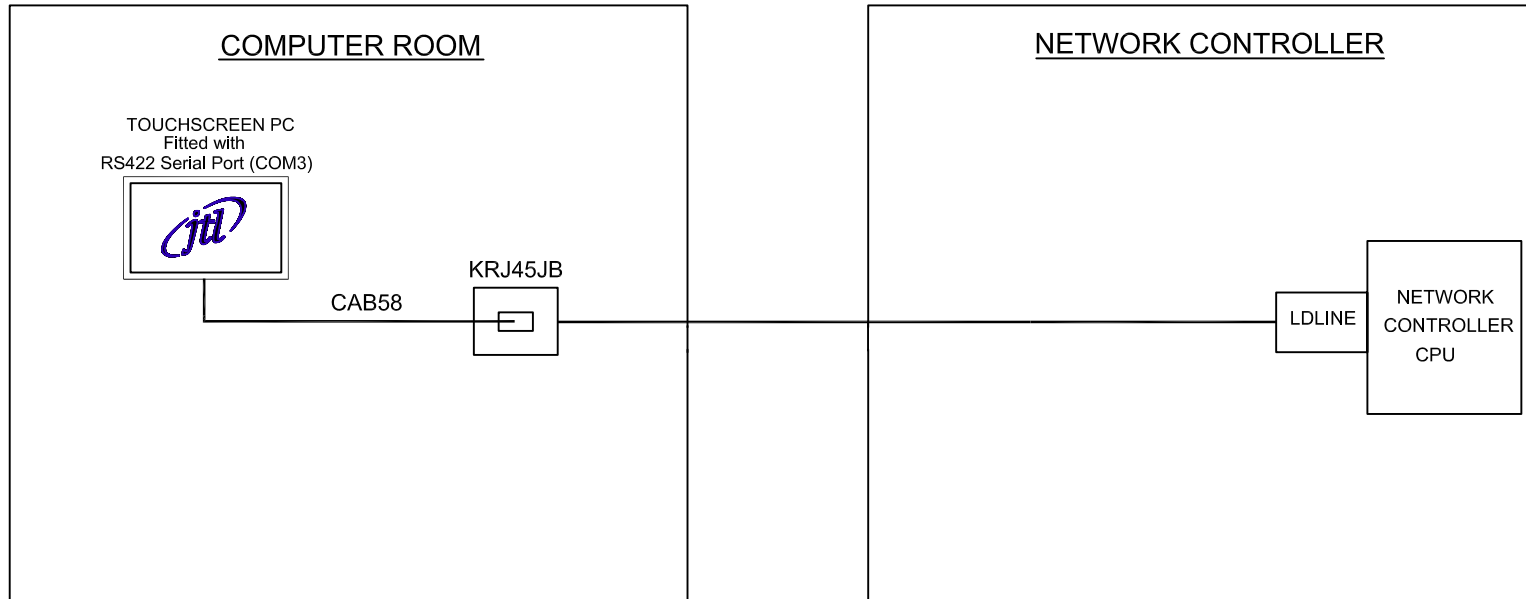

TOUCHSCREEN SITE PC TO NETWORK CONTROLLER CONNECTION DIAGRAM

Connections where LDWALL in Computer Room is being replaced using internal PC Driver. Existing cable being used.

JTL SYSTEMS LTD
41 KINGFISHER COURT, HAMBRIDGE RD,
NEWBURY BERKSHIRE: RG14 5SJ
TEL: 01635 263646 FAX: 01635 263647