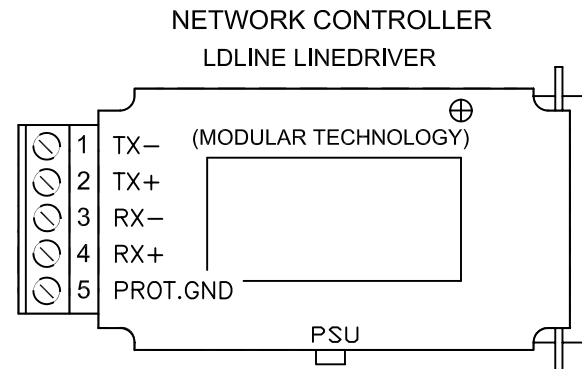

TOUCHSCREEN SITE PC TO NETWORK CONTROLLER CONNECTION DIAGRAM

Connections where LDWALL in Computer Room is being replaced using internal PC Driver. Existing cable being used.

JTL SYSTEMS LTD
41 KINGFISHER COURT, HAMBRIDGE RD,
NEWBURY BERKSHIRE: RG14 5SJ
TEL: 01635 263646 FAX: 01635 263647