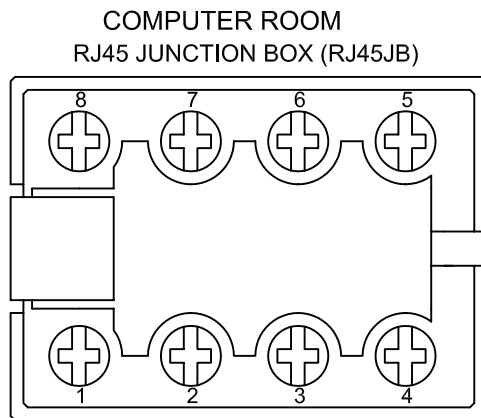

TOUCHSCREEN SITE PC TO NETWORK CONTROLLER CONNECTION DIAGRAM

Connections where LDWALL in Computer Room is being replaced using internal PC Driver. Existing cable being used.

JTL SYSTEMS LTD
41 KINGFISHER COURT, HAMBRIDGE RD,
NEWBURY BERKSHIRE: RG14 5SJ
TEL: 01635 263646 FAX: 01635 263647