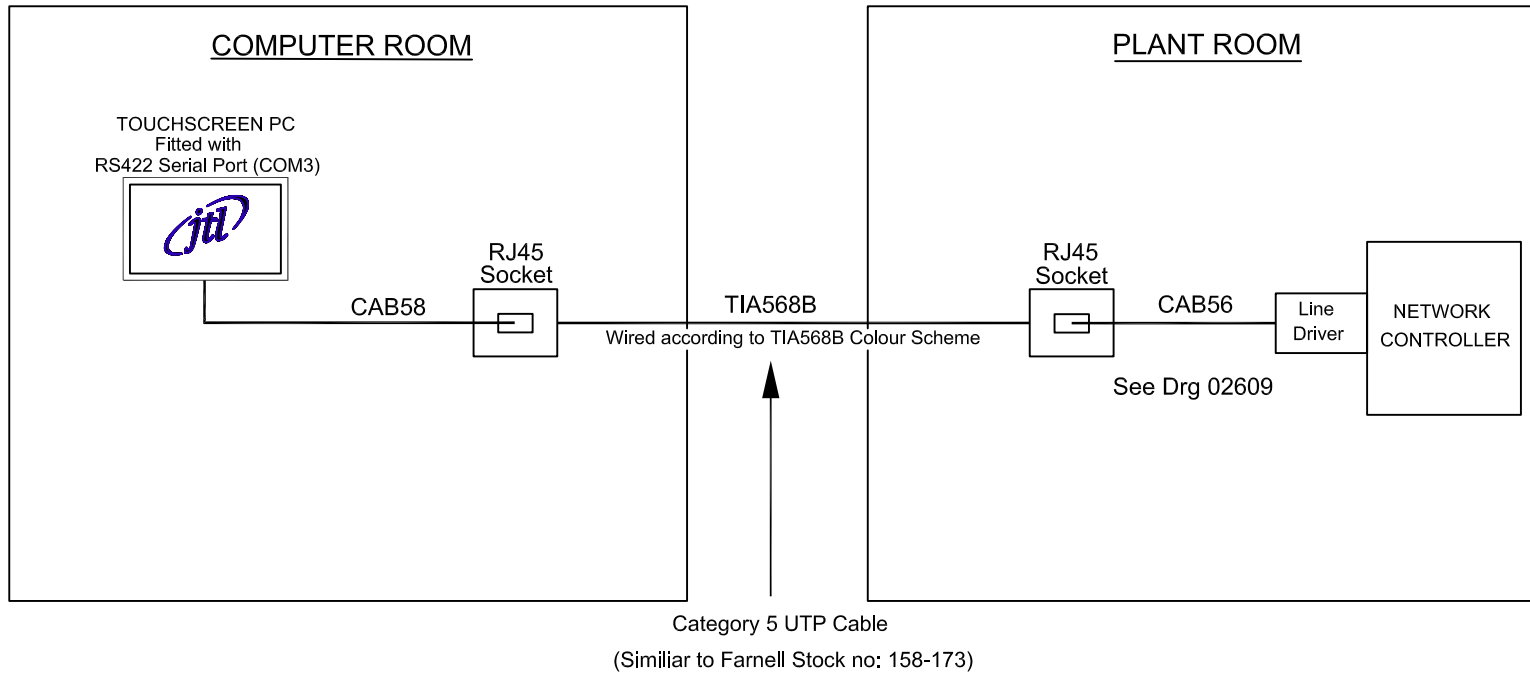

TOUCHSCREEN SITE PC TO NETWORK CONTROLLER CONNECTION DIAGRAM USING CAT5 CABLE

JTL SYSTEMS LTD
41 KINGFISHER COURT, HAMBRIDGE RD,
NEWBURY BERKSHIRE: RG14 5SJ
TEL: 01635 263646 FAX: 01635 263647

THIS IS AN UNCONTROLLED COPY - UNLESS STAMPED WITH CONTROLLED COPY STAMP