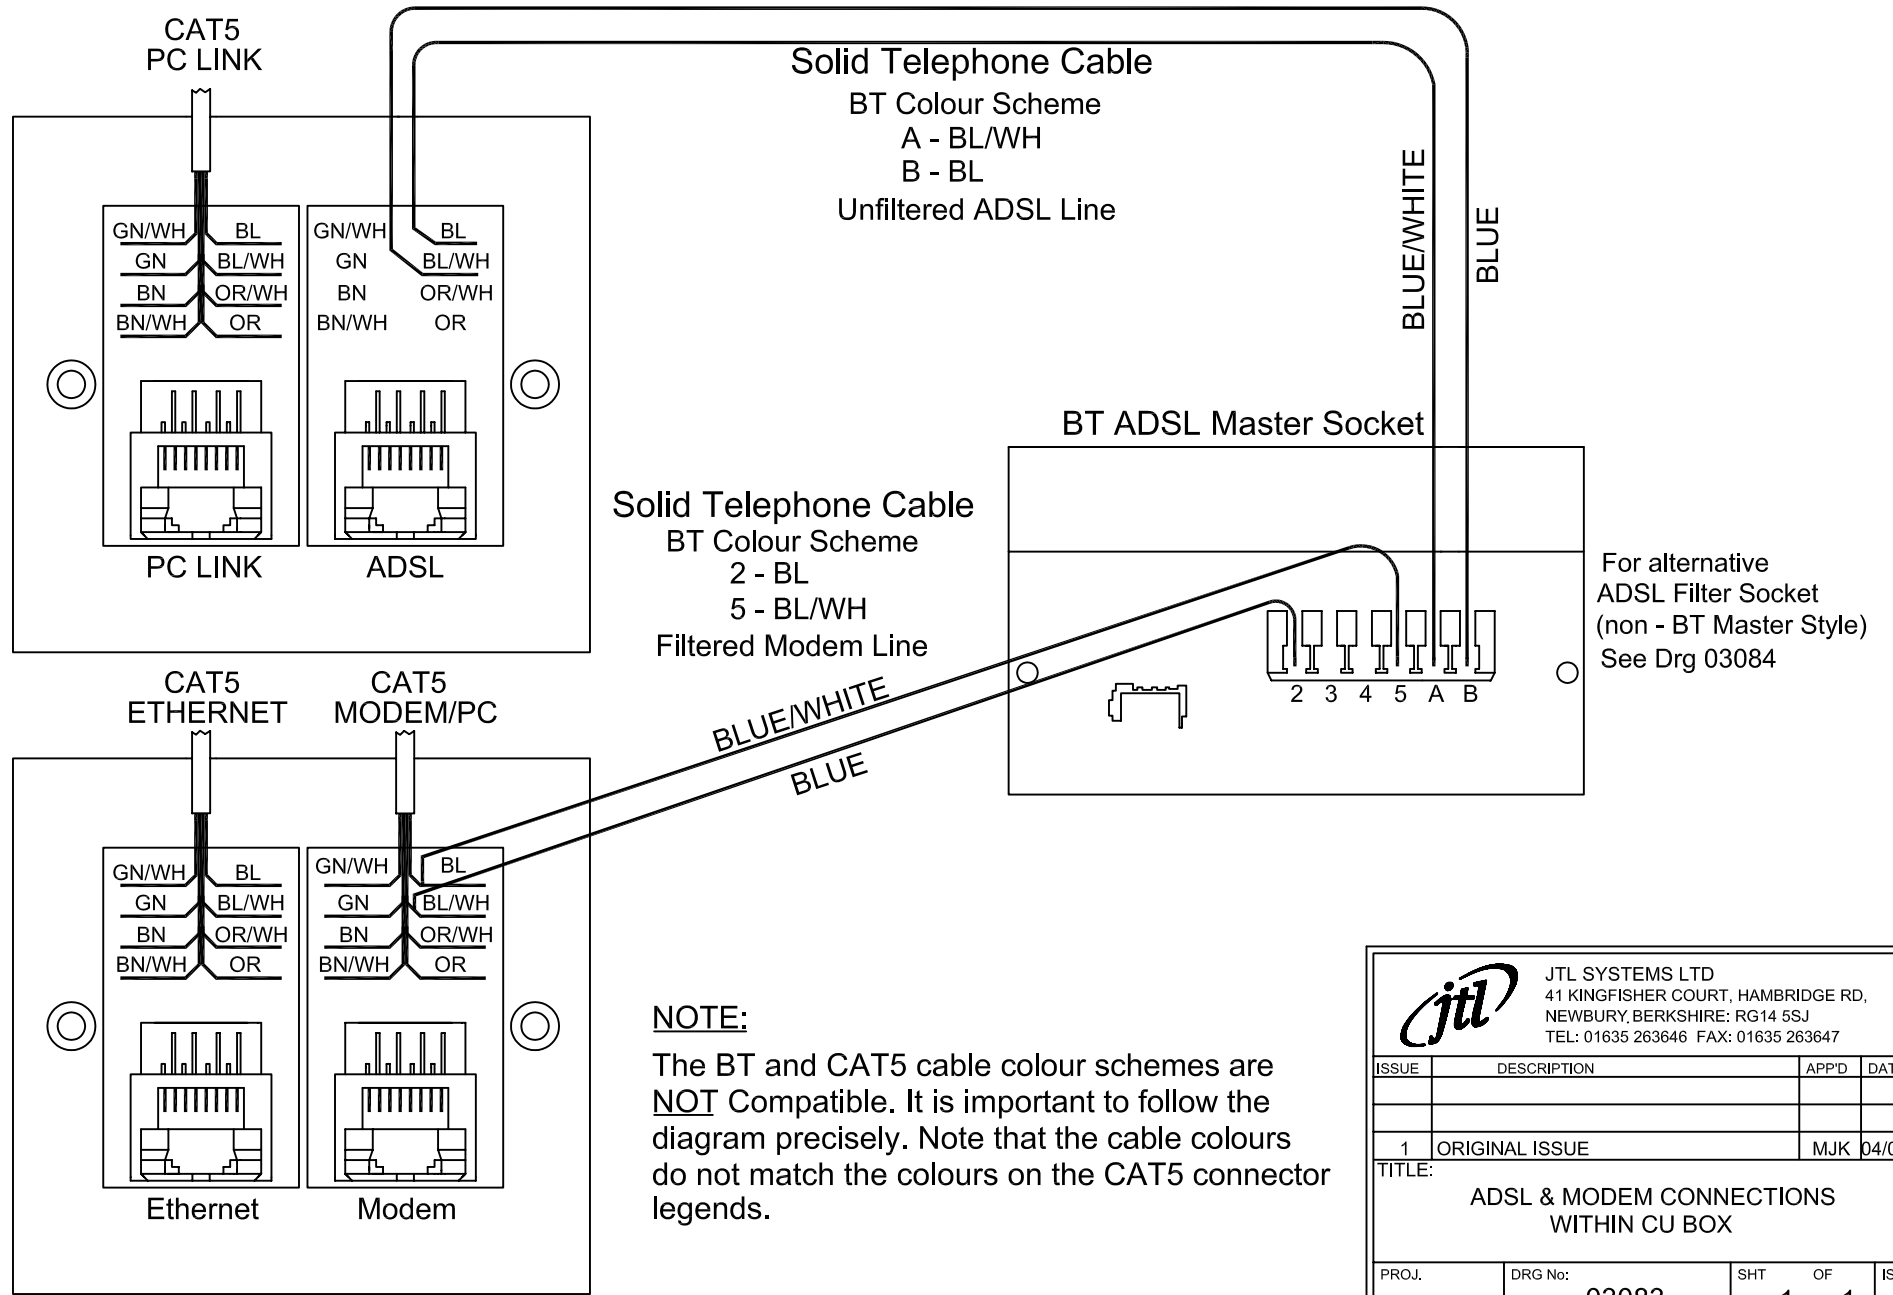

# ADSL & Modem Connections within CU Box from BT Master ADSL Socket

			
JTL SYSTEMS LTD 41 KINGFISHER COURT, HAMBRIDGE RD, NEWBURY, BERKSHIRE: RG14 5SJ TEL: 01635 263646 FAX: 01635 263647			
ISSUE	DESCRIPTION	APP'D	DATE
1	ORIGINAL ISSUE	MJK	04/04
TITLE: <b>ADSL &amp; MODEM CONNECTIONS                  WITHIN CU BOX</b>			
PROJ.	DRG No:	SHT	OF
	<b>03083</b>	<b>1</b>	<b>1</b>
		ISS.	
		<b>1</b>	