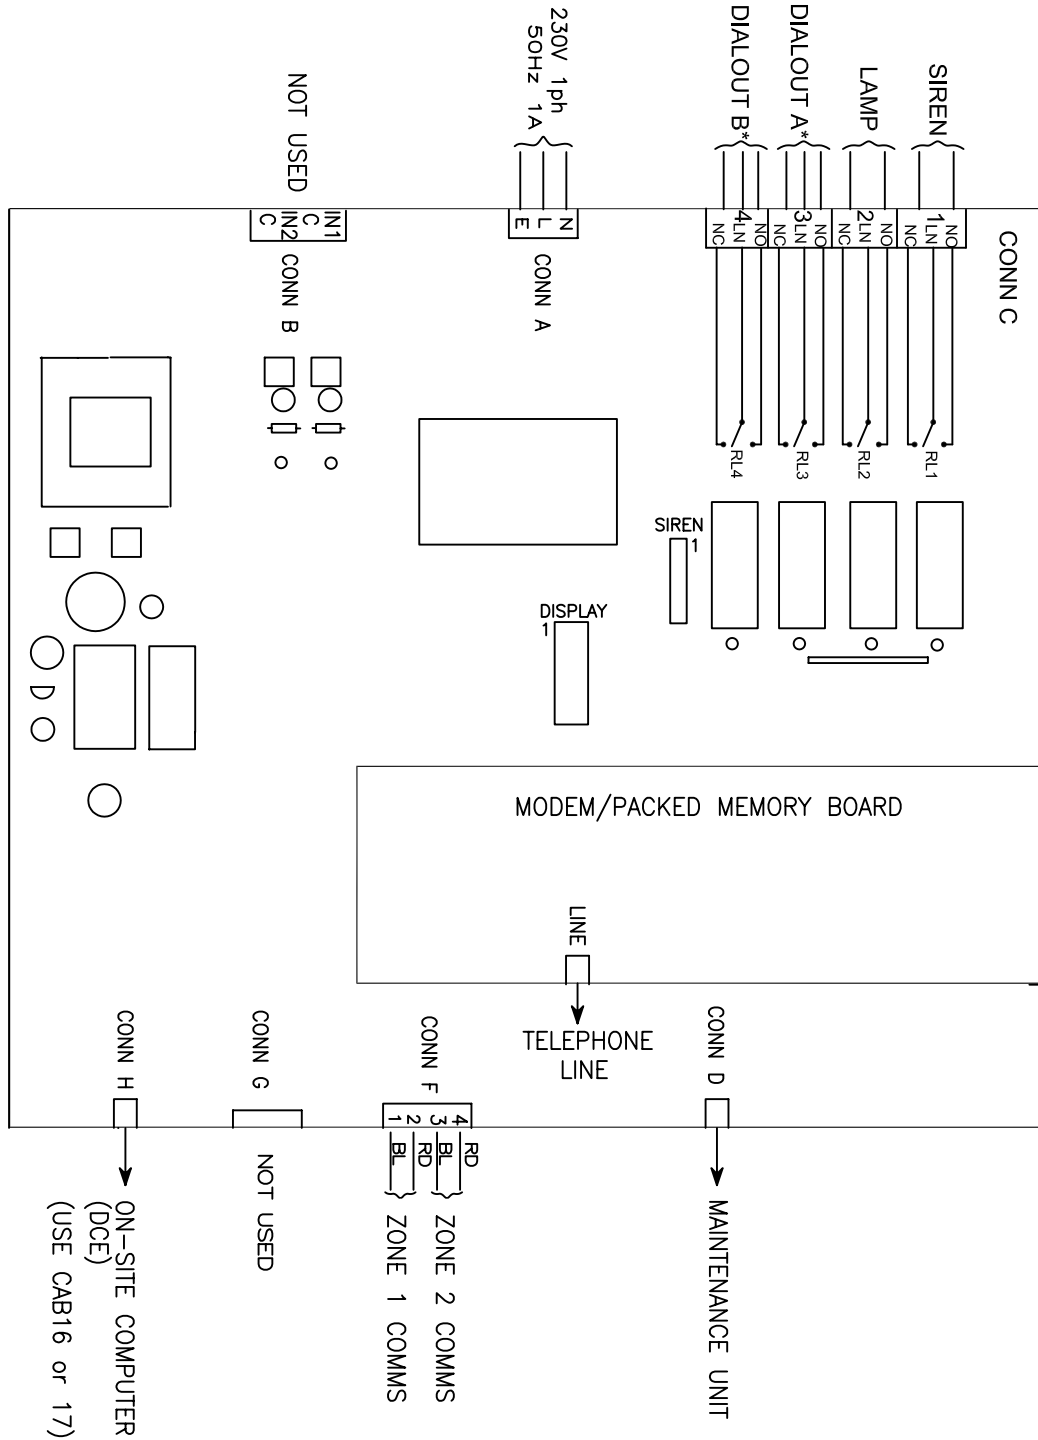

CRITICAL ALARM OUTPUTS*

*DIALOUT

A - CONTINUOUS OUTPUT PRESENT FOR DURATION OF UNACCEPTED ALARM.

B - PULSED OUTPUT FOR NEW UNACCEPTED ALARM PULSE DURATION 2 MINUTES ON A 15 MINUTE CYCLE.

DIALOUT RELAYS DE ENERGISE FOR ALARM CONDITION.

SIREN ON FOR UNACCEPTED ALARM CAN BE MUTED FROM DISPLAY PUSHBUTTONS OR ASSOCIATED COMPUTER DEPENDING ON SETUP

LAMP ON FOR ANY UNACCEPTED ALARM.

		JTL SYSTEMS LTD 41 KINGFISHER COURT, HAMBRIDGE RD, NEWBURY, BERKSHIRE. RG14 5SJ TEL: 01635 263646 FAX: 01635 263647	
ISS	DESCRIPTION	APP'D	DATE
1	ORIGINAL ISSUE	MJK	03/05
TITLE: NC160 RANGE COMMUNICATIONS UNIT WIRING			
TYPE: NC160			
PRDJ.	DRG No:	SHT	OF
NC160	03164	1	1