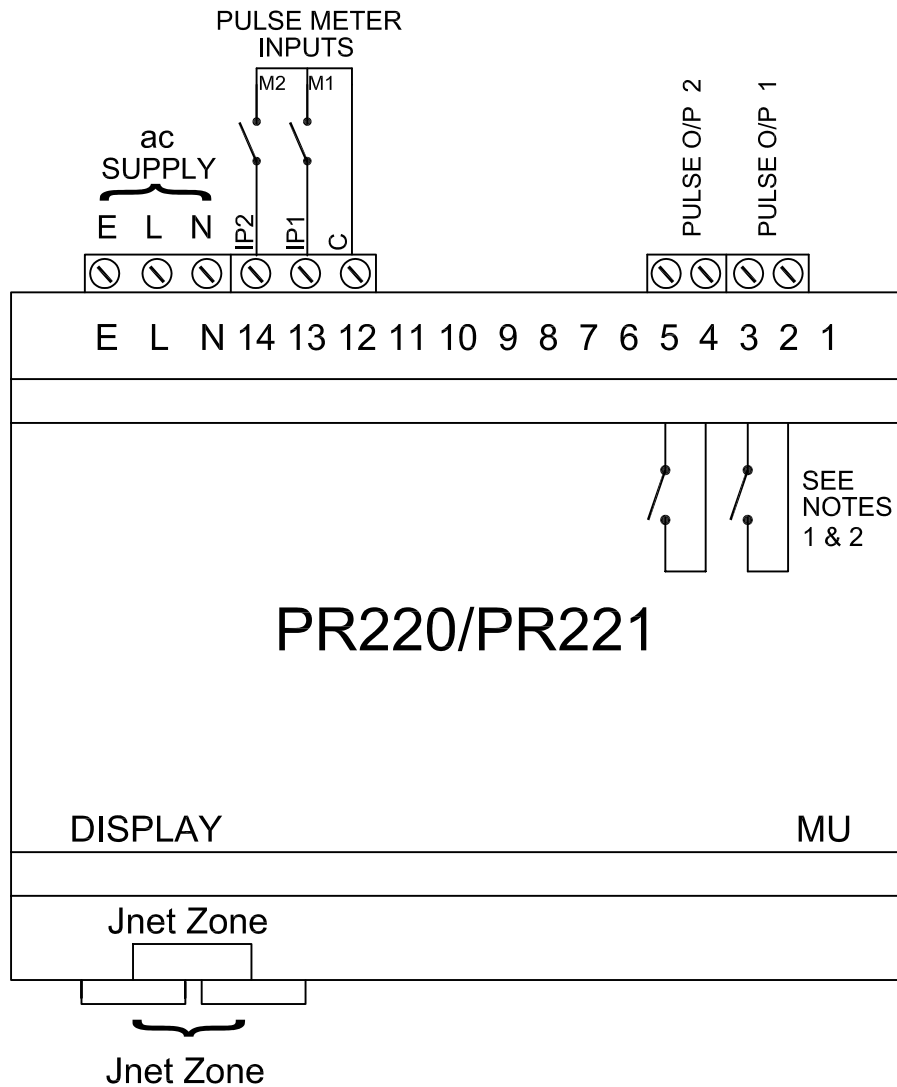

PR220 & PR221 ENERGY MONITOR (kWh)

NOTE:

1. OUTPUTS ARE RATED AT 110 Vac max
100 mA max
2. OUTPUTS FITTED ON PR220 ONLY

JTL SYSTEMS LTD
41 KINGFISHER COURT, HAMBRIDGE RD,
NEWBURY, BERKSHIRE: RG14 5SJ
TEL: 01635 263646 FAX: 01635 263647

ISSUE	DESCRIPTION	APP'D	DATE
3	ADDED PR221 & NOTE 2	MJK	06/14
2	230V ac CHANGED TO ac SUPPLY	MJK	03/11
1	ORIGINAL ISSUE	MJK	11/10

TITLE:
**PR220/PR221
ENERGY MONITOR (kWh)**

PROJ.	DRG No:	SHT	OF	ISS.
	03760	1	1	3