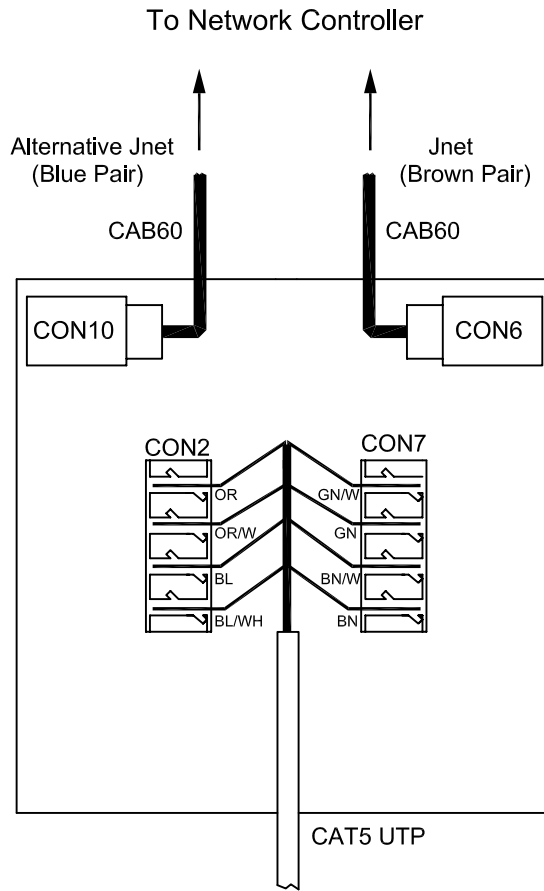

NJ31 CONNECTIONS

Junction will connect between all of the following:
 2 x CAB60 (RJ8 connectors)
 2 x CAT5 UTP (IDC connectors)

THIS IS AN UNCONTROLLED COPY - UNLESS STAMPED WITH CONTROLLED COPY STAMP

ISSUE	DESCRIPTION	APP'D	DATE
1	ORIGINAL ISSUE	MJK	08/13