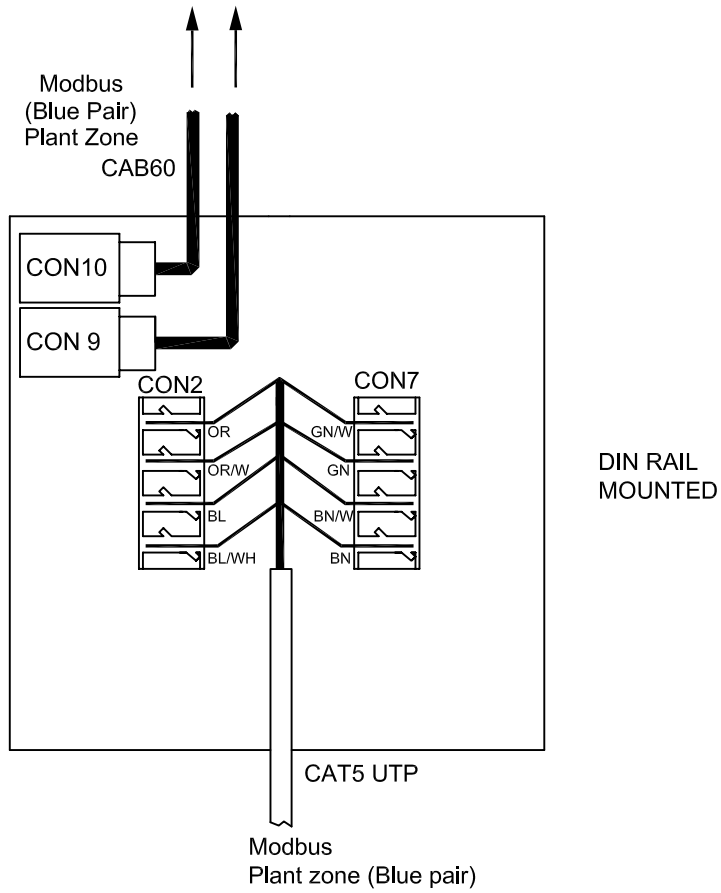

NJ41 CONNECTIONS

Junction will connect between all of the following:
 2 x CAB60 (RJ8 connectors)
 2 x CAT5 UTP (IDC connectors)

THIS IS AN UNCONTROLLED COPY - UNLESS STAMPED WITH CONTROLLED COPY STAMP

| ISSUE | DESCRIPTION | APP'D | DATE |
|-------|----------------|-------|-------|
| 1 | ORIGINAL ISSUE | MJK | 04/14 |