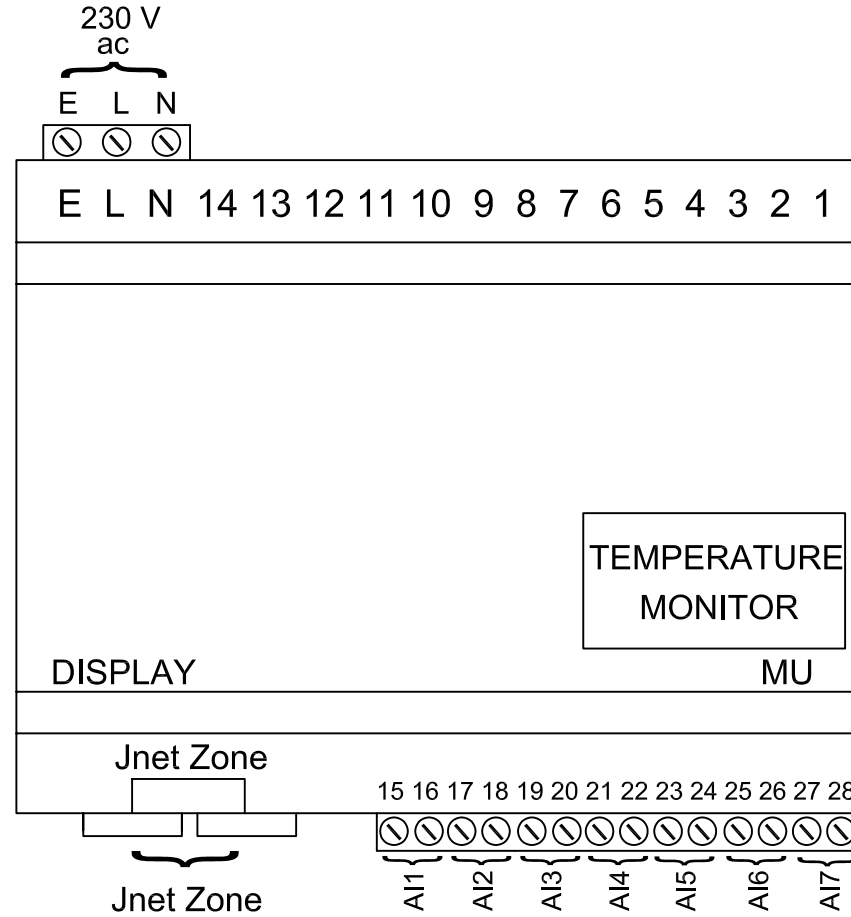

TA331 TEMPERATURE MONITOR

Analogue INPUT		
AI1	NTC 5K/2K2/2K0	Channel 1 Temperature
AI2	NTC 5K/2K2/2K0	Channel 2 Temperature
AI3	NTC 5K/2K2/2K0	Channel 3 Temperature
AI4	NTC 5K/2K2/2K0	Channel 4 Temperature
AI5	NTC 5K/2K2/2K0	Channel 5 Temperature
AI6	NTC 5K/2K2/2K0	Channel 6 Temperature
AI7	NTC 5K/2K2/2K0	Channel 7 Temperature