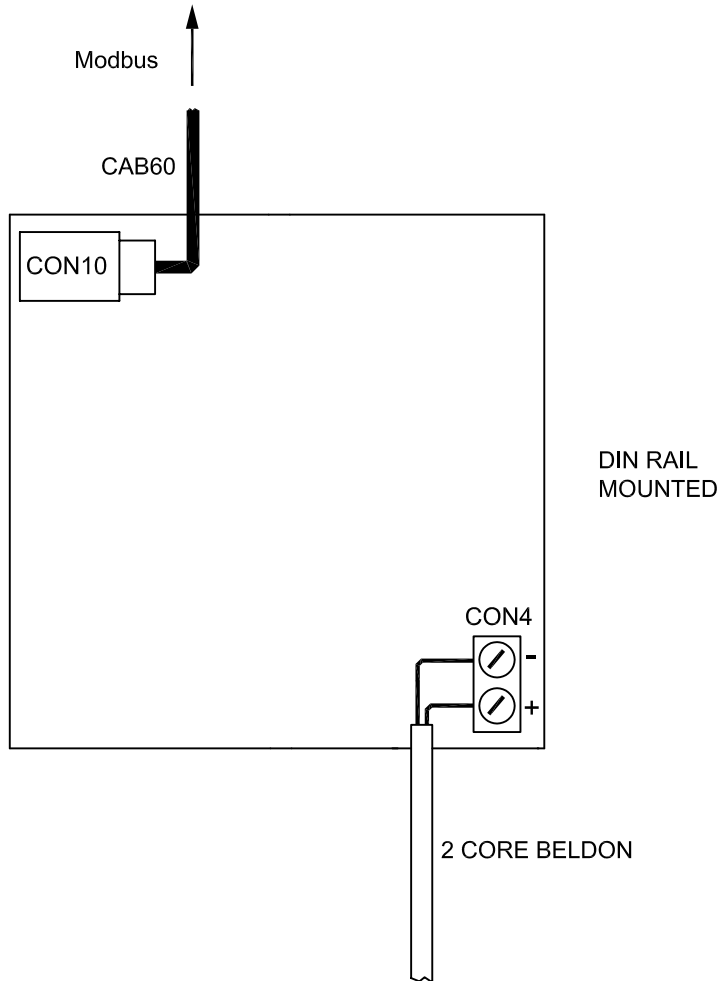

NJ45 CONNECTIONS

Junction will connect between all of the following:
 1 x CAB60 (RJ8 connectors)
 1 x 2 CORE BELDON CABLE

THIS IS AN UNCONTROLLED COPY - UNLESS STAMPED WITH CONTROLLED COPY STAMP

ISSUE	DESCRIPTION	APP'D	DATE
1	ORIGINAL ISSUE	MJK	03/16