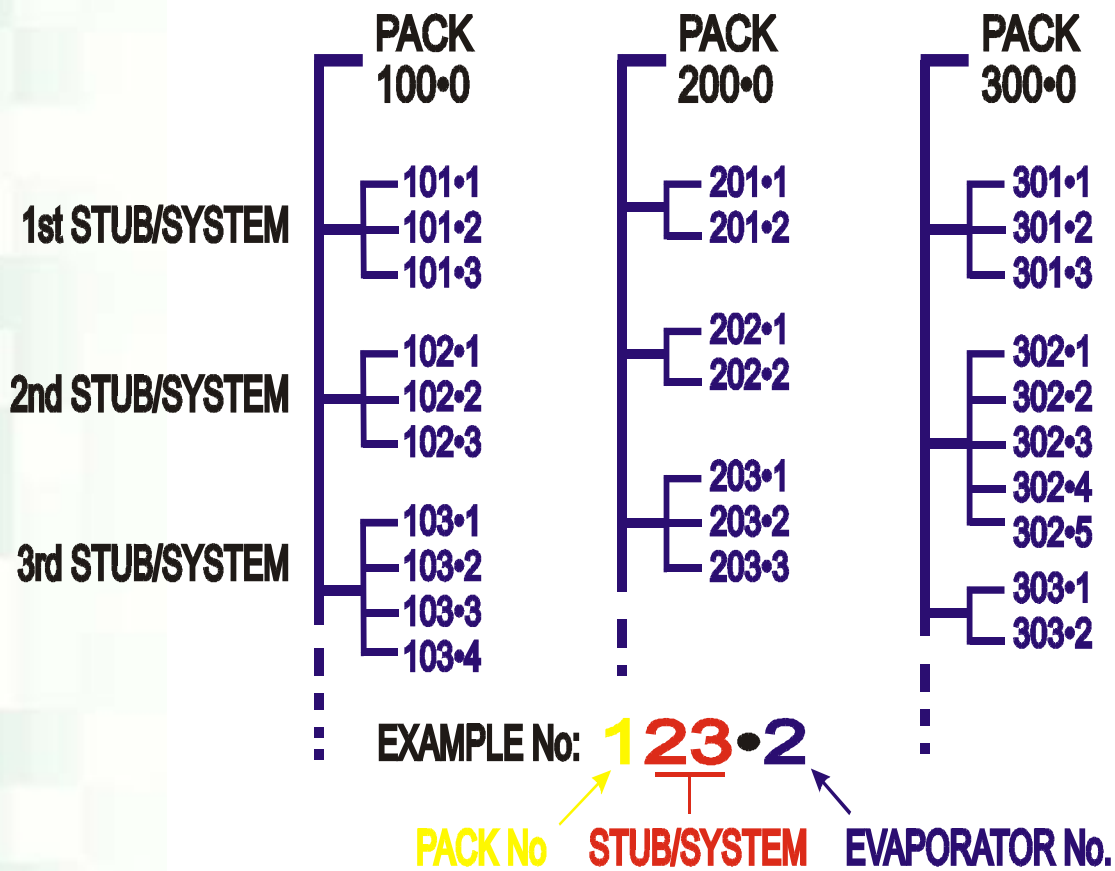

TECHNICAL SUPPORT DATA JTL Unit Numbering Guide

The following document is intended to provide guidance for commissioning of JTL Networks.

Doc No. 02902 unit_numbering_system.pmd Issue 1 Dec 2002

JTL Systems Limited