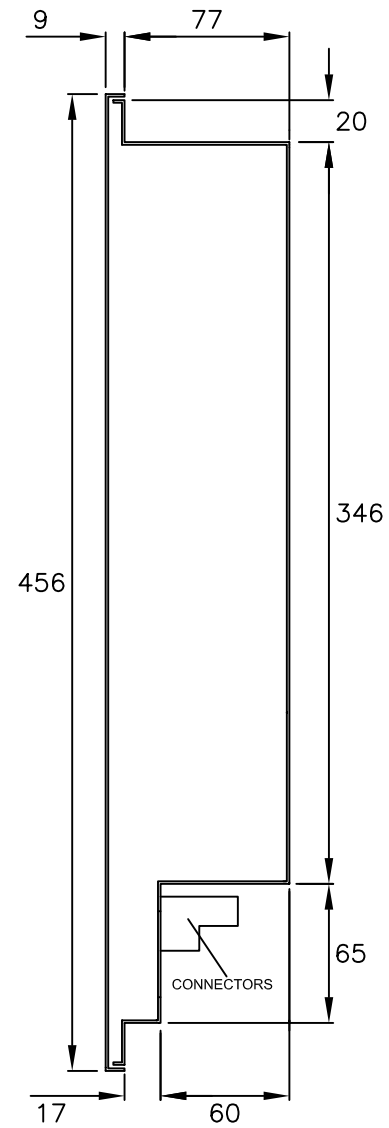

FRONT VIEW
(WITH DOOR OPEN)

SIDE VIEW

 JTL SYSTEMS LTD 41 KINGFISHER COURT, HAMBRIDGE RD, NEWBURY BERKSHIRE, RG14 5SJ TEL: 01635 263646 FAX: 01635 263647			
ISSUE	DESCRIPTION	APP'D	DATE
2	ADDED NEW PRODUCT EPxx-BD	MJK	4/02
1	ORIGINAL ISSUE	MJK	3/99
TITLE:			
COMPRESSOR CONTROLLER BOX			
CPxx-BD & EPxx-BD			
PROJ.	DRG No:	SHT	OF ISS.
	02414	1	1 2