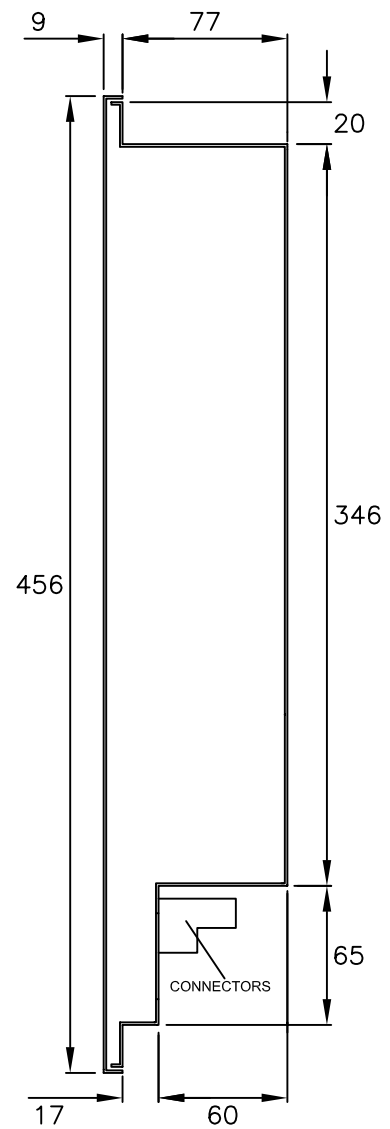

FRONT VIEW
(WITH DOOR OPEN)

SIDE VIEW

 JTL SYSTEMS LTD 41 KINGFISHER COURT, HAMBRIDGE RD, NEWBURY BERKSHIRE, RG14 5SJ TEL: 01635 263646 FAX: 01635 263647			
ISSUE	DESCRIPTION	APP'D	DATE
2	ADDED NEW PRODUCT EPxx-BD	MJK	4/02
1	ORIGINAL ISSUE	MJK	3/99
TITLE:			
COMPRESSOR CONTROLLER BOX			
CPxx-BD & EPxx-BD			
PROJ.	DRG No:	SHT	OF ISS.
	02414	1	1 2