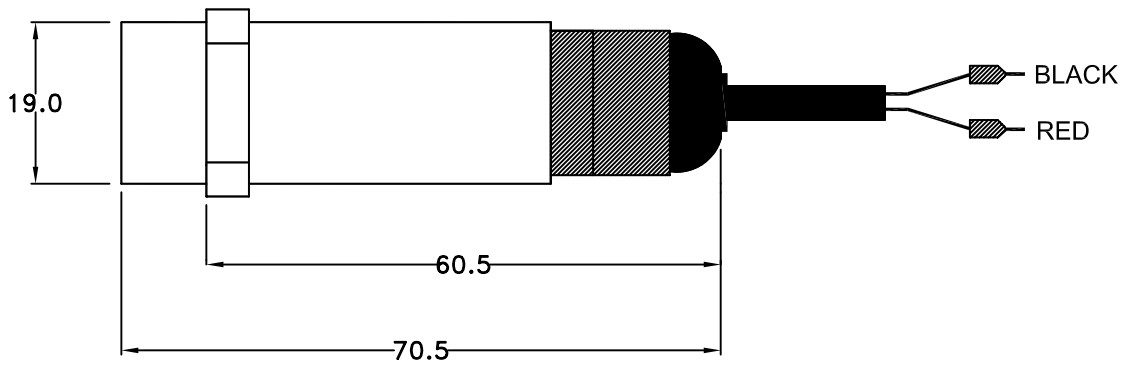

PTXV07E

CABLE COLOURS

1. Red - Positive
2. Black - Negative

THIS IS AN UNCONTROLLED COPY - UNLESS STAMPED WITH CONTROLLED COPY STAMP

ISSUE	DESCRIPTION	APP'D	DATE			
1	ORIGINAL ISSUE	MJK	01/11		JTL SYSTEMS LTD. 41 KINGFISHER COURT, HAMBRIDGE RD, NEWBURY, BERKSHIRE. RG14 5SJ TEL: 01635-263646 FAX: 01635 263647	
TITLE:						
PTXV07E DIMENSIONS DIAGRAM					03782	1 1 1