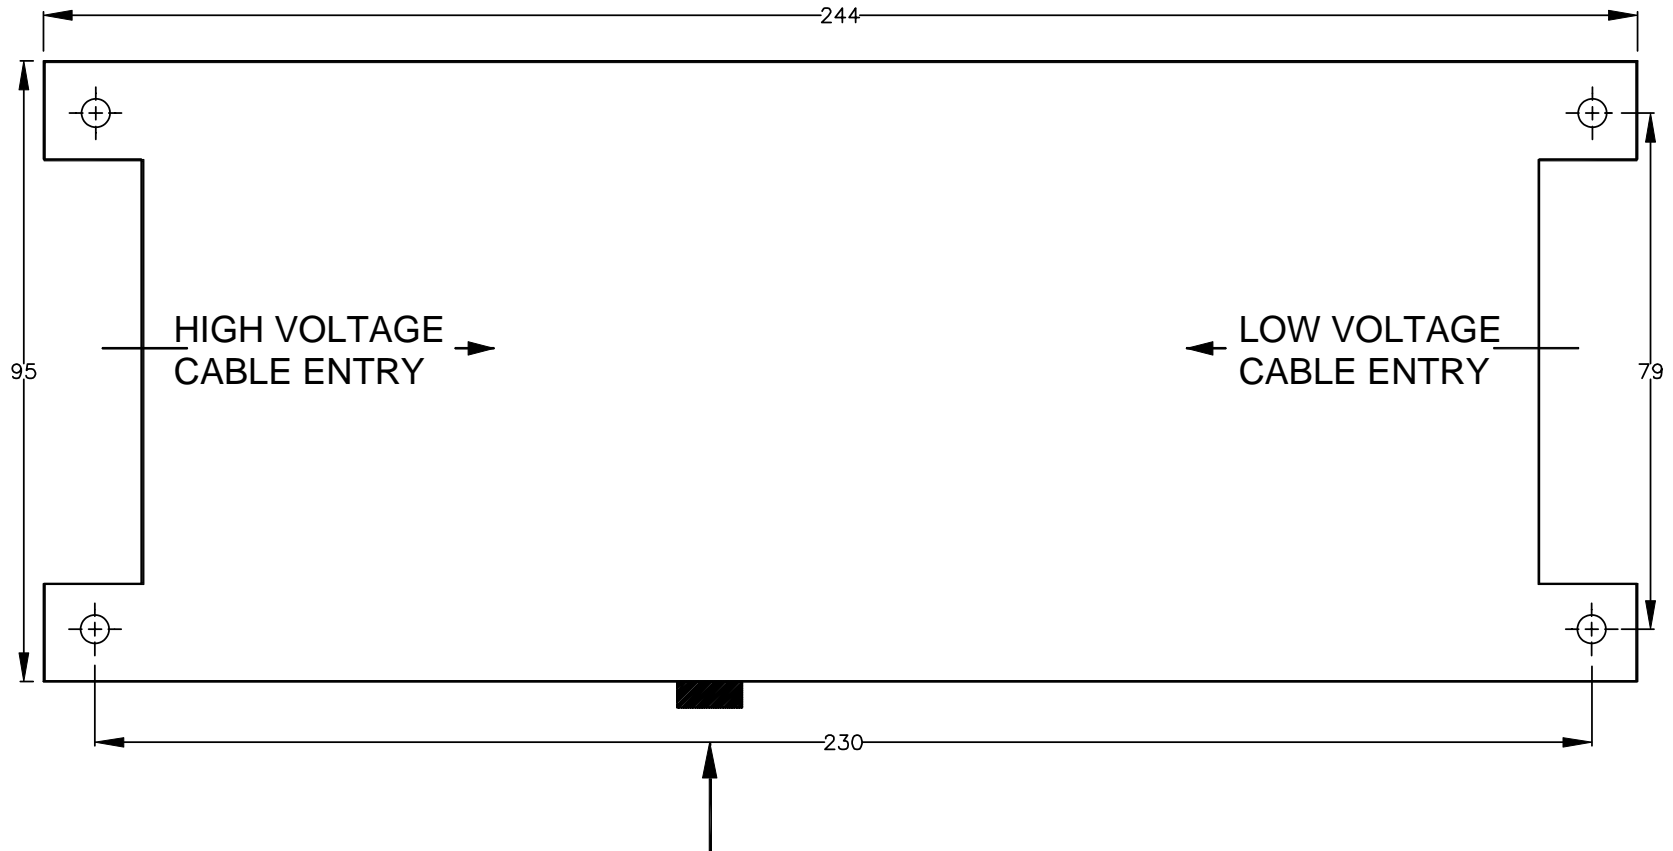

CR, DC, PA, TA, PR & AI BOX DRILLING TEMPLATE

 JTL SYSTEMS LTD  
41 KINGFISHER COURT, HAMBRIDGE RD,  
NEWBURY, BERKSHIRE: RG14 5SJ  
TEL: 01635 47585 FAX: 01635 31888

ALLOW FOR  
MAINTENANCE UNIT  
PLUG ENTRY