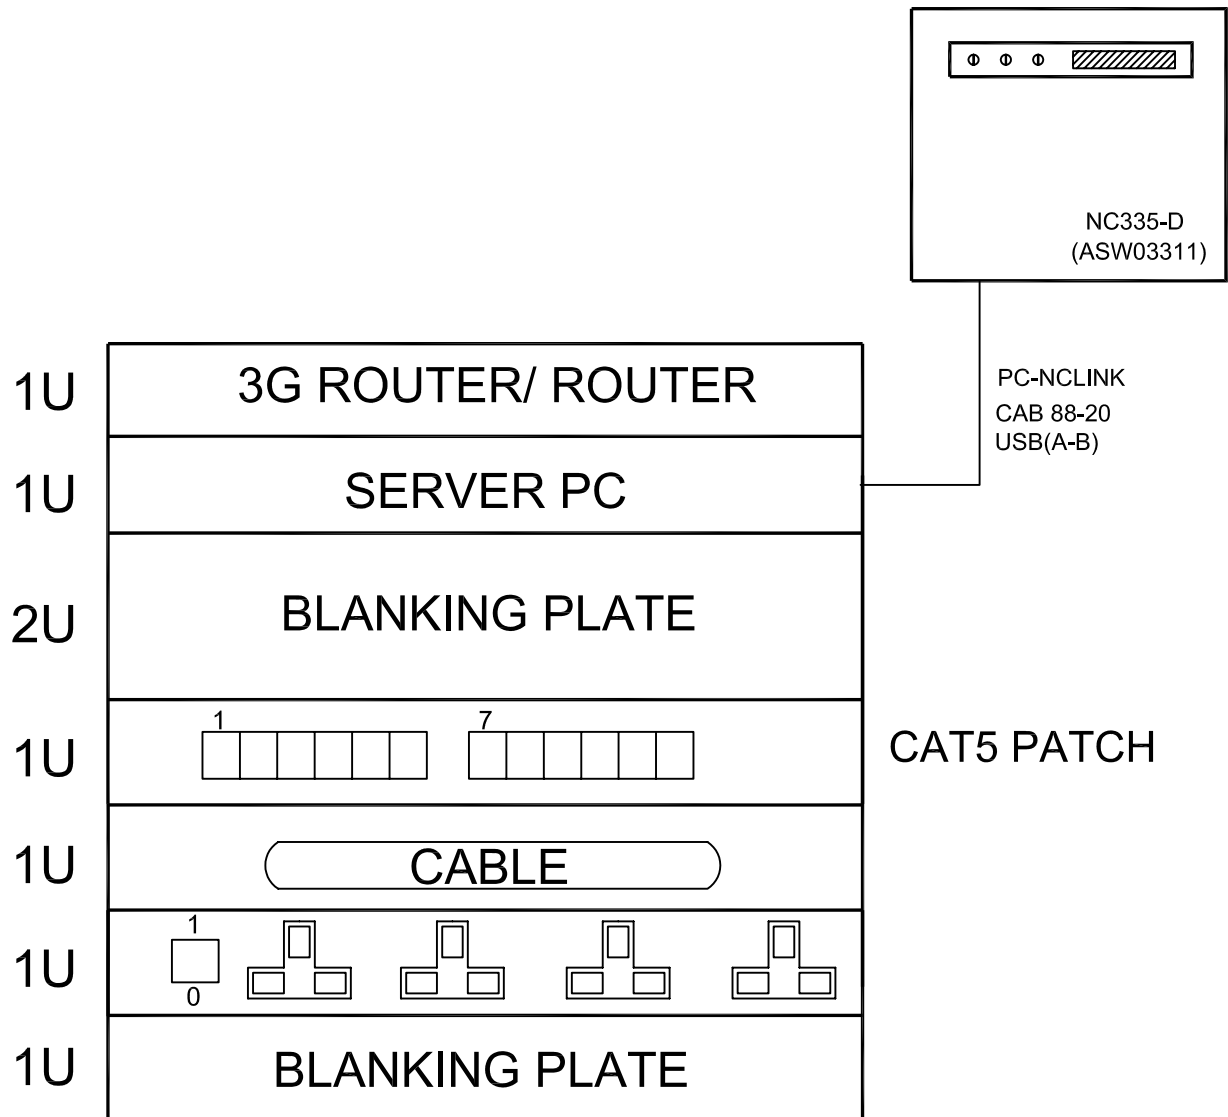

**MINI RACK
JTL CENTRAL NETWORK ENCLOSURE
FOR PFS**

ISSUE	DESCRIPTION	APP'D	DATE
1	ORIGINAL ISSUE	MJK	05/14

JTL SYSTEMS LTD.
41 KINGFISHER COURT, HAMBRIDGE RD,
NEWBURY, BERKSHIRE. RG14 5SJ
TEL: 01635-263646 FAX: 01635 263647

TITLE:
MINI RACK JTL CENTRAL NETWORK ENCLOSURE
REPLACEMENT SINGLE PC LAYOUT FOR PFS

PROJ:	DRG No:	SHT	OF	ISS.
	04323	1	1	1