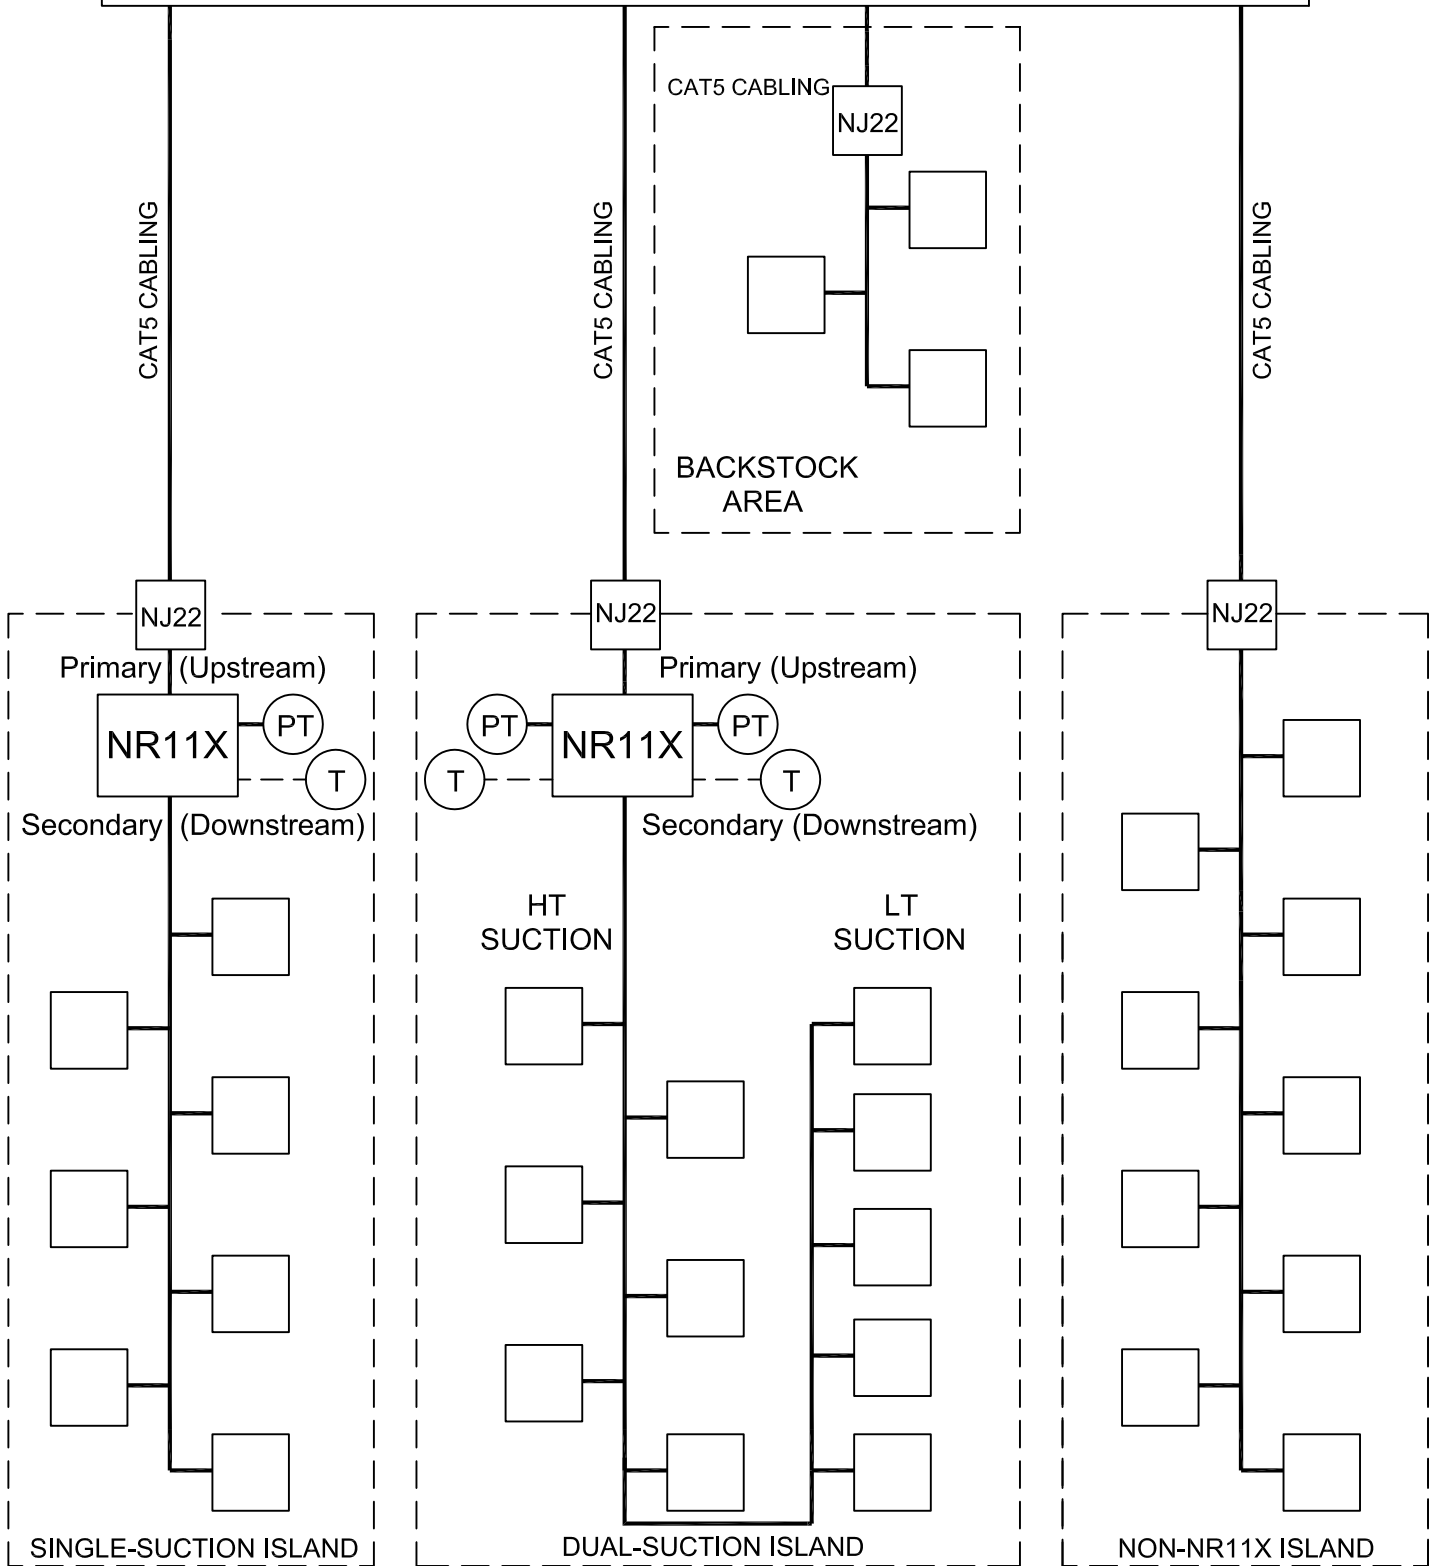

NETWORK CONTROLLER RACK

THIS IS AN UNCONTROLLED COPY - UNLESS STAMPED WITH CONTROLLED COPY STAMP

ISSUE	DESCRIPTION	APP'D	DATE
3	UPDATED CHANGED TO NR11X	MJK	10/17
2	UPDATED & ADDED NJ22 JUNCTION BOXES	MJK	03/16
1	ORIGINAL ISSUE	MJK	08/15

JTL SYSTEMS LTD.
 41 KINGFISHER COURT, HAMBRIDGE RD,
 NEWBURY, BERKSHIRE. RG14 5SJ
 TEL: 01635-263646 FAX: 01635 263647

TITLE:
**NR11X NETWORK REPEATER
 APPLICATION PRESSURE OVER Jnet.**

PROJ:	DRG No:	SHT	OF	ISS.
	04540	1	1	3