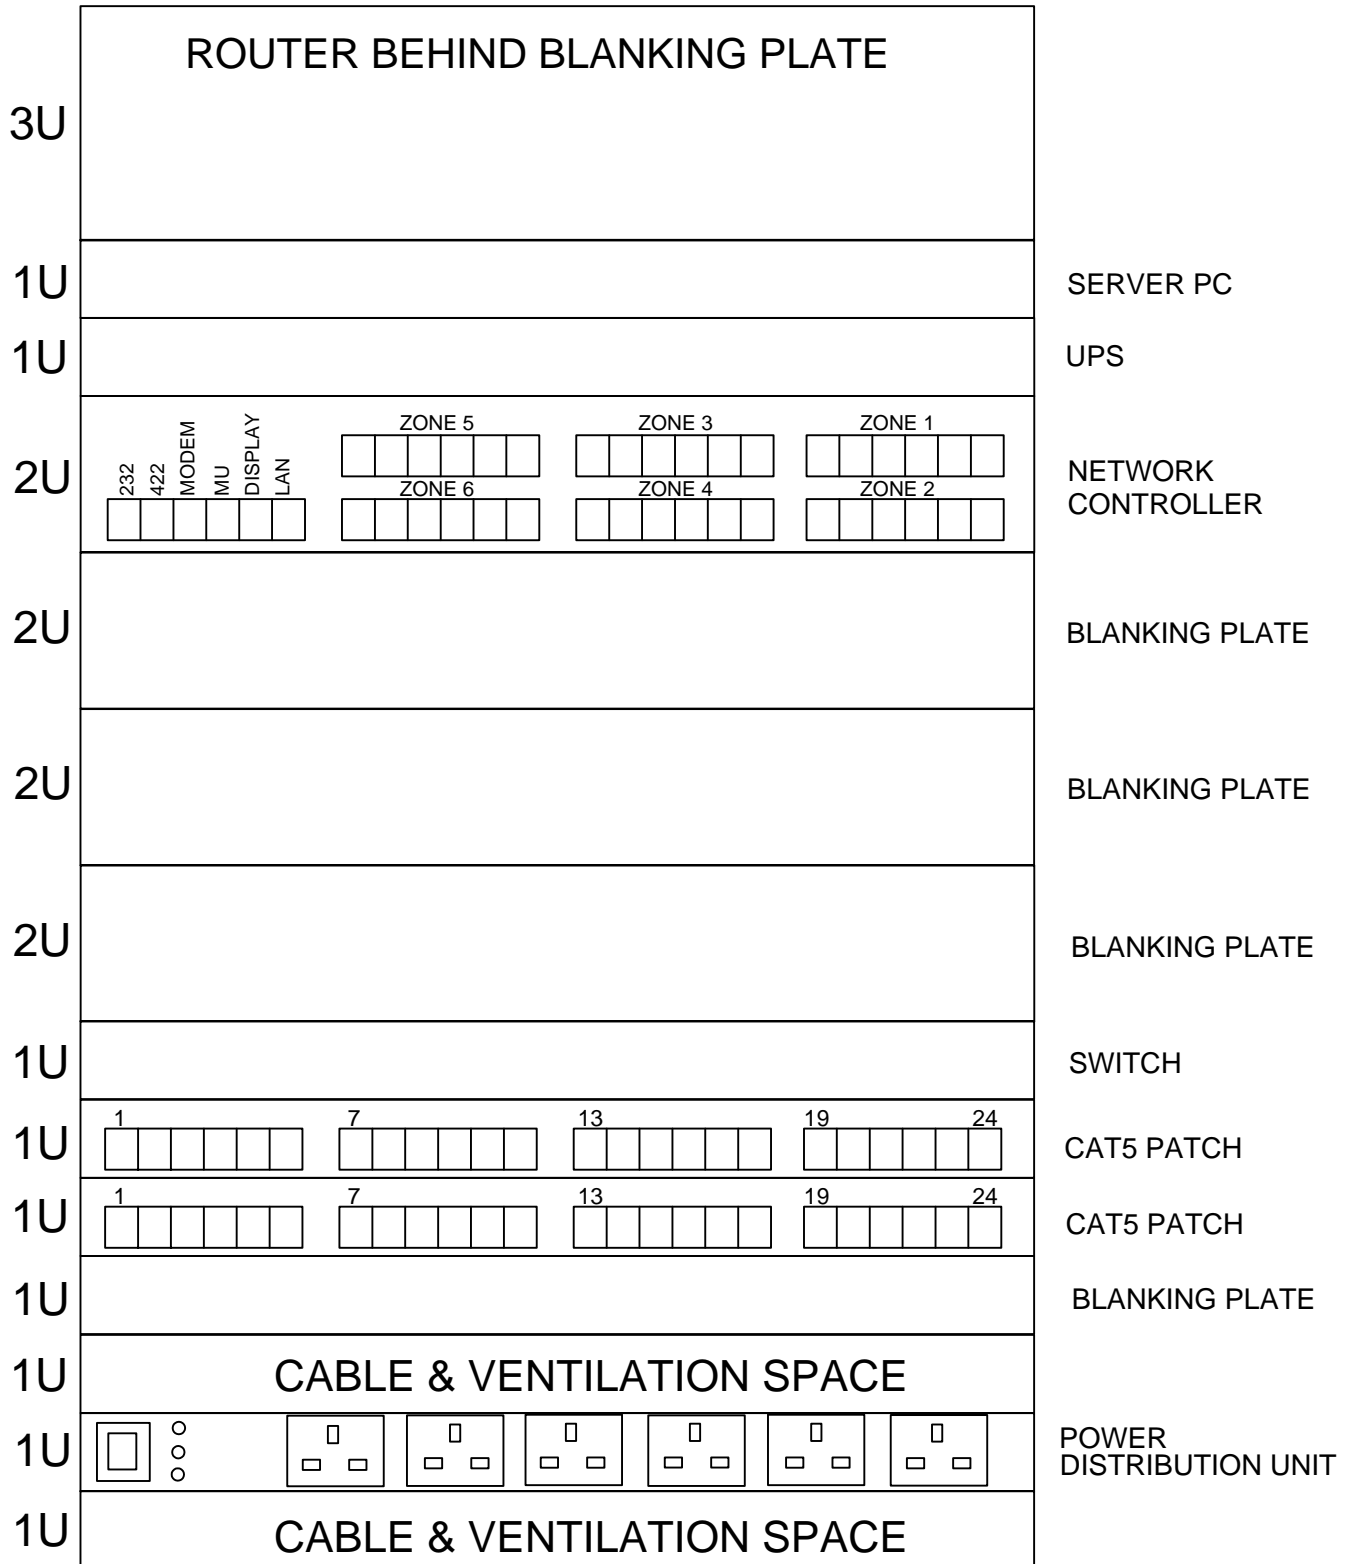

20U JTL CENTRAL NETWORK ENCLOSURE LAYOUT

ISSUE	DESCRIPTION	APP'D	DATE					
1	ORIGINAL ISSUE	SzN	04/16	<p>JTL SYSTEMS LTD. 41 KINGFISHER COURT, HAMBRIDGE RD, NEWBURY, BERKSHIRE. RG14 5SJ TEL: 01635-263646 FAX: 01635 263647</p>				
TITLE:							PROJ:	DRG No:
20U JTL CENTRAL NETWORK ENCLOSURE LAYOUT					04627	1	1	1