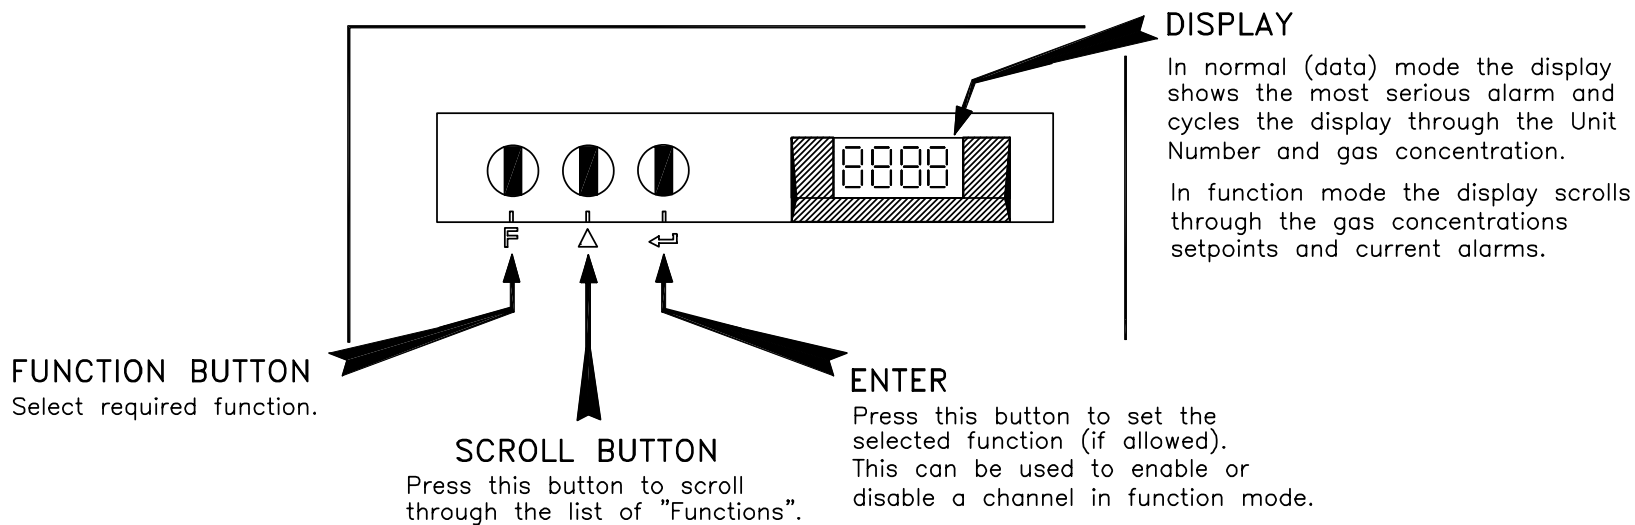

RL110 MSA REFRIGERANT LEAK MONITOR

JTL HELPDESK NO. 0870 321 HELP (4357)

THIS IS AN UNCONTROLLED COPY – UNLESS STAMPED WITH CONTROLLED COPY STAMP

 JTL SYSTEMS LTD.
41 KINGFISHER COURT, NEWBURY,
BERKS, RG14 5SJ