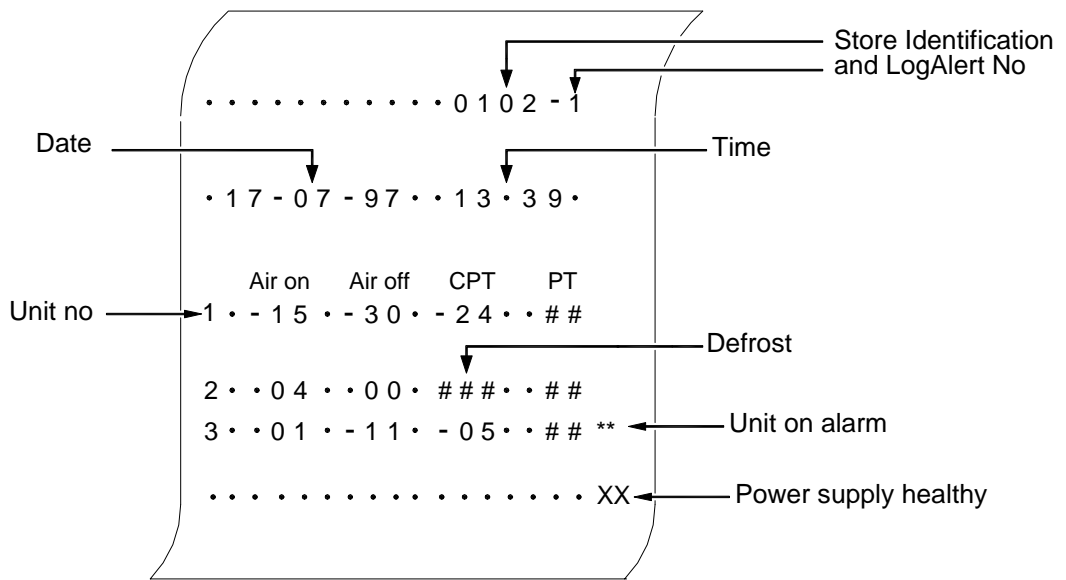

## 3.1 Temperature Now Print out

| ISSUE                     | DESCRIPTION    | APP'D | DATE |   |       |       |
|---------------------------|----------------|-------|------|---|-------|-------|
| 1                         | ORIGINAL ISSUE | MJK   | 2/98 |  <b>JTL SYSTEMS LTD.</b><br>41 KINGFISHER COURT, HAMBRIDGE RD,<br>NEWBURY, BERKSHIRE. RG14 5SJ<br>TEL: 01635-263646 FAX: 01635 263647 |       |       |
| TITLE:                    |                |       |      |   |       |       |
| LOGALERT SET UP PRINT OUT |                |       |      |   | 02399 | 1 1 1 |