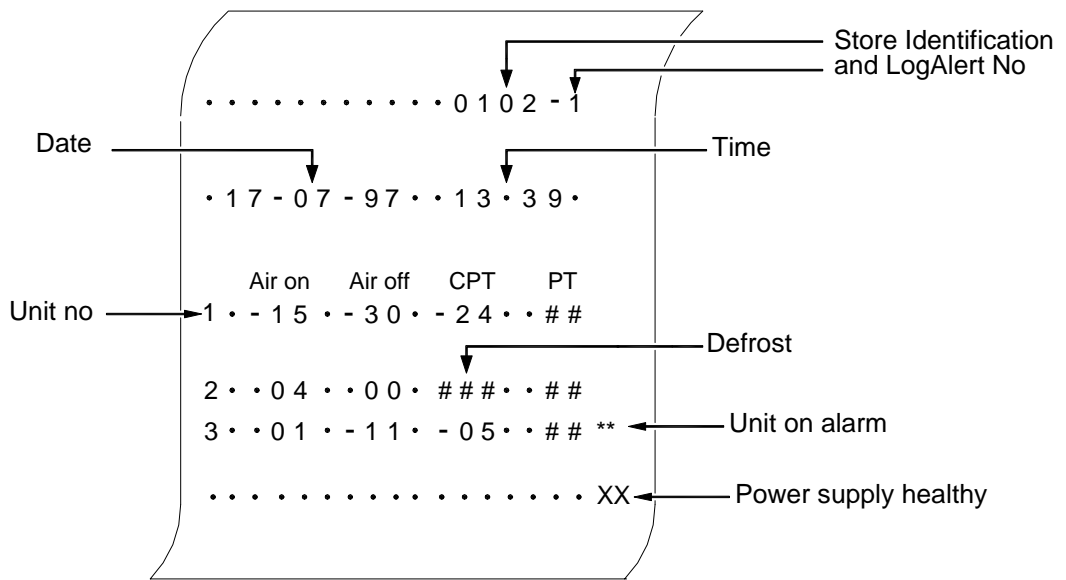

LOGALERT - PRINT OUTS

3.1 Temperature Now Print out

ISSUE	DESCRIPTION	APP'D	DATE			
1	ORIGINAL ISSUE	MJK	2/98	 JTL SYSTEMS LTD. 41 KINGFISHER COURT, HAMBRIDGE RD, NEWBURY, BERKSHIRE. RG14 5SJ TEL: 01635-263646 FAX: 01635 263647		
TITLE:						
LOGALERT SET UP PRINT OUT					02399	1 1 1