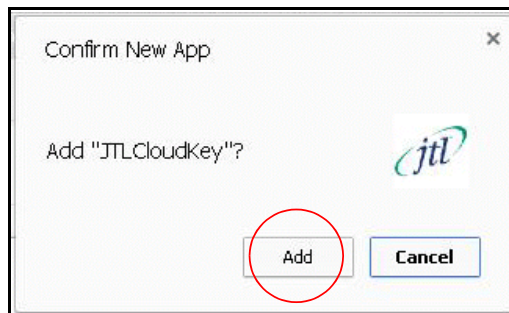

# Applying for JTL Chrome App

The JTL Cloud is now also available as a Chrome App.

Open Google Chrome.

Click on  Chrome Apps icon.

Go to the Web Store

Enter "jtl" to the search.  
Press "Return".

Click on JTLCloudKey row.

Click "Add to Chrome".

Click "Add".

The JTLCloudKey added to Chrome Apps.

Click on  Chrome Apps icon.

The JTLCloudKey App appears amongst the Apps.

Click on 

Fill in the Application and click "Apply".

Your application has been sent.