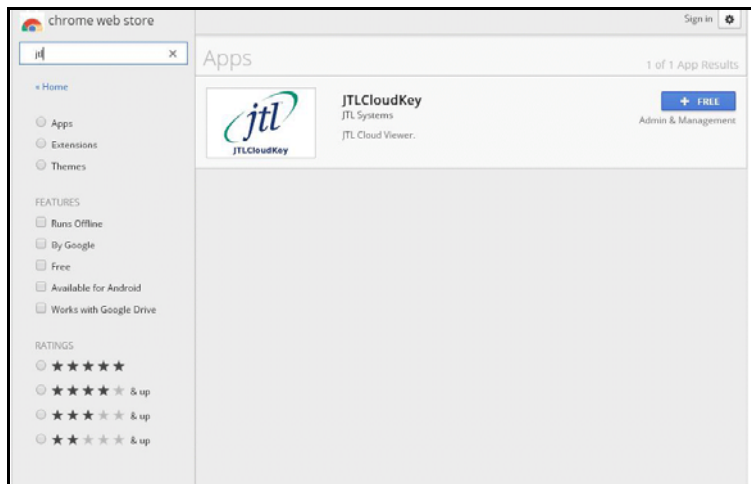

# Applying for JTL Chrome App

The JTL Cloud is now also available as a Chrome App.

Open Google Chrome.

Click on  Chrome Apps icon.

Go to the Web Store

Enter "jtl" to the search.  
Press "Return".

Click on JTLCloudKey row.

Click "Add to Chrome".

Click "Add".

The JTLCloudKey added to Chrome Apps.

Click on  Chrome Apps icon.

The JTLCloudKey App appears amongst the Apps.

Click on 

Fill in the Application and click "Apply".

Your application has been sent.