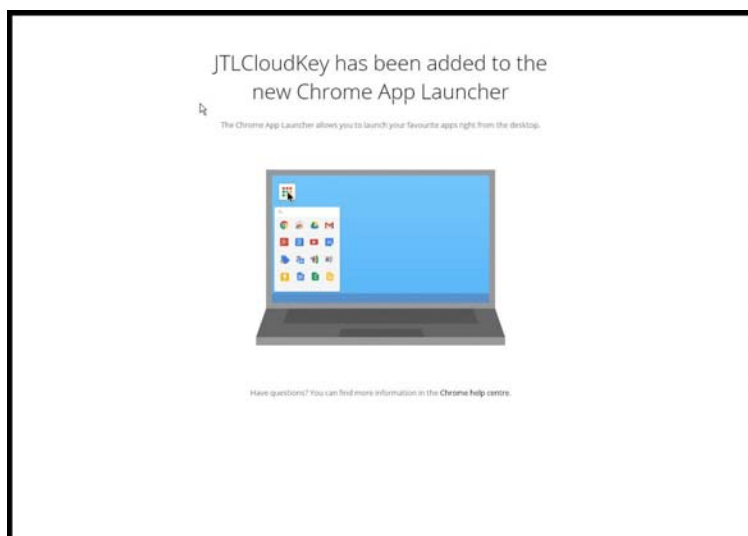

# Applying for JTL Chrome App

The JTL Cloud is now also available as a Chrome App.

Open Google Chrome.

Click on  Chrome Apps icon.

Go to the Web Store

Enter "jtl" to the search.  
Press "Return".

Click on JTLCloudKey row.

Click "Add to Chrome".

Click "Add".

The JTLCloudKey added to Chrome Apps.

Click on  Chrome Apps icon.

The JTLCloudKey App appears amongst the Apps.

Click on 

Fill in the Application and click "Apply".

Your application has been sent.

At this stage you can close the window.

When you receive your JTLCloudKey PIN.

Open up Chrome Apps\ JTLCloudKey.

Enter your PIN and click "Log in"

**JTL SiteSuite**

Serial No: 107833    Card Holder:    User Group: Ryan-Jayberg