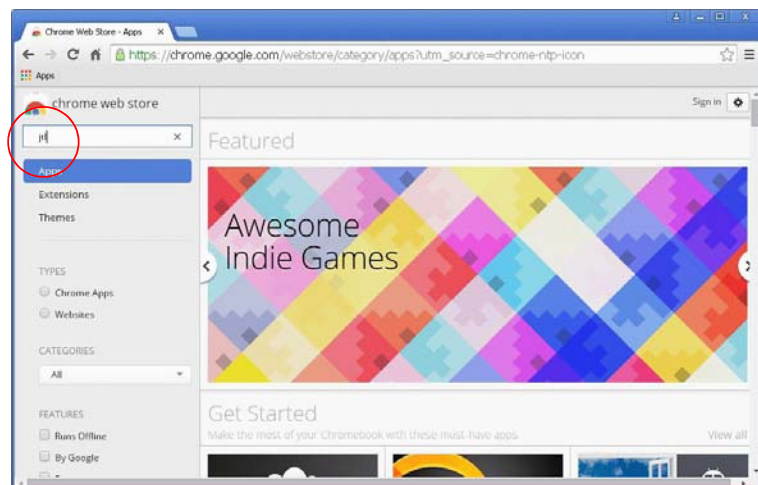

# Applying for JTL Chrome App

The JTL Cloud is now also available as a Chrome App.

Open Google Chrome.

Click on  Chrome Apps icon.

Go to the Web Store

Enter "jtl" to the search.  
Press "Return".

Click on JTLCloudKey row.

Click "Add to Chrome".

Click "Add".

The JTLCloudKey added to Chrome Apps.

Click on  Chrome Apps icon.

The JTLCloudKey App appears amongst the Apps.

Click on 

Fill in the Application and click "Apply".

Your application has been sent.