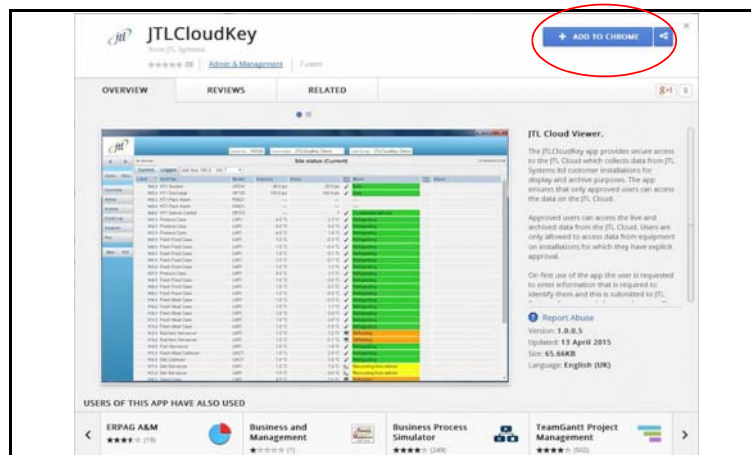

# Applying for JTL Chrome App

The JTL Cloud is now also available as a Chrome App.

Open Google Chrome.

Click on  Chrome Apps icon.

Go to the Web Store

Enter "jtl" to the search.  
Press "Return".

Click on JTLCloudKey row.

Click "Add to Chrome".

Click "Add".

The JTLCloudKey added to Chrome Apps.

Click on  Chrome Apps icon.

The JTLCloudKey App appears amongst the Apps.

Click on 

Fill in the Application and click "Apply".

Your application has been sent.