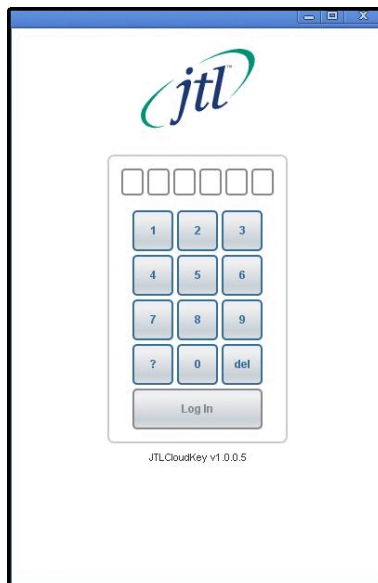

Click "Add to Chrome".

Click "Add".

The JTLCloudKey added to Chrome Apps.

Click on  Chrome Apps icon.

The JTLCloudKey App appears amongst the Apps.

Click on 

Fill in the Application and click "Apply".

Your application has been sent.

At this stage you can close the window.

When you receive your JTLCloudKey PIN.

Open up Chrome Apps\ JTLCloudKey.

Enter your PIN and click "Log in"

**JTL SiteSuite**

Serial No: 107833    Card Holder:    User Group: Ryan-Jayberg