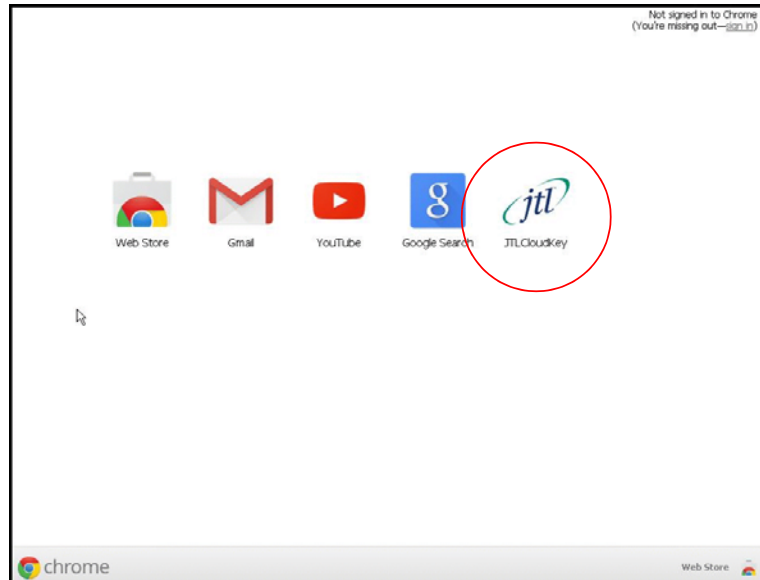

# Applying for JTL Chrome App

The JTL Cloud is now also available as a Chrome App.

Open Google Chrome.

Click on  Chrome Apps icon.

Go to the Web Store

Enter "jtl" to the search.  
Press "Return".

Click on JTLCloudKey row.

Click "Add to Chrome".

Click "Add".

The JTLCloudKey added to Chrome Apps.

Click on  Chrome Apps icon.

The JTLCloudKey App appears amongst the Apps.

Click on 

Fill in the Application and click "Apply".

Your application has been sent.

At this stage you can close the window.

When you receive your JTLCloudKey PIN.

Open up Chrome Apps\ JTLCloudKey.

Enter your PIN and click "Log in"

**JTL SiteSuite**

Serial No: 107833    Card Holder:    User Group: Ryan-Jayberg