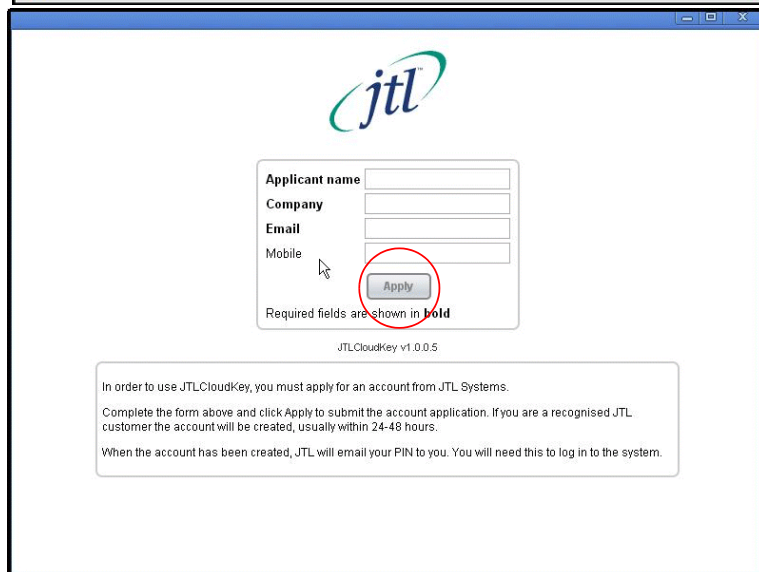

Click "Add to Chrome".

Click "Add".

The JTLCloudKey added to Chrome Apps.

Click on  Chrome Apps icon.

The JTLCloudKey App appears amongst the Apps.

Click on 

Fill in the Application and click "Apply".

Your application has been sent.

At this stage you can close the window.

When you receive your JTLCloudKey PIN.

Open up Chrome Apps\ JTLCloudKey.

Enter your PIN and click "Log in"

**JTL SiteSuite**

Serial No: 107833    Card Holder:    User Group: Ryan-Jayberg