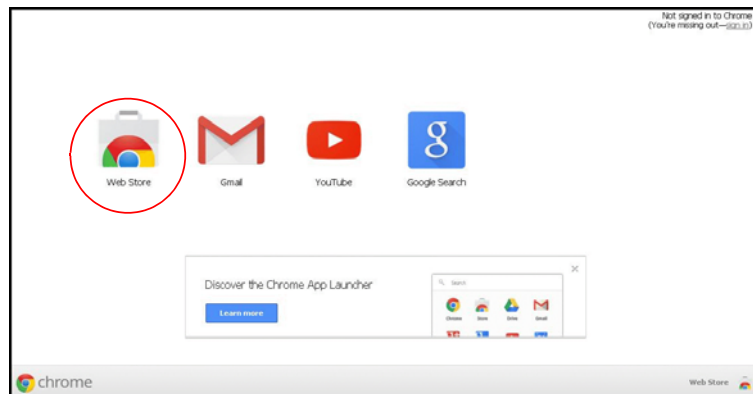

# Applying for JTL Chrome App

The JTL Cloud is now also available as a Chrome App.

Open Google Chrome.

Click on  Chrome Apps icon.

Go to the Web Store

Enter "jtl" to the search.  
Press "Return".

Click on JTLCloudKey row.

Click "Add to Chrome".

Click "Add".

The JTLCloudKey added to Chrome Apps.

Click on  Chrome Apps icon.

The JTLCloudKey App appears amongst the Apps.

Click on 

Fill in the Application and click "Apply".

Your application has been sent.