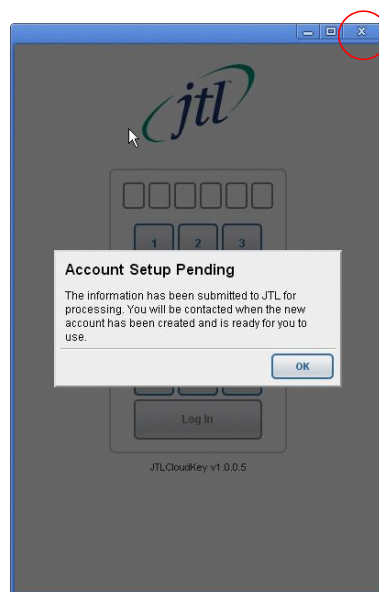

Click "Add to Chrome".

Click "Add".

The JTLCloudKey added to Chrome Apps.

Click on  Chrome Apps icon.

The JTLCloudKey App appears amongst the Apps.

Click on 

Fill in the Application and click "Apply".

Your application has been sent.

At this stage you can close the window.

When you receive your JTLCloudKey PIN.

Open up Chrome Apps\ JTLCloudKey.

Enter your PIN and click "Log in"

**JTL SiteSuite**

Serial No: 107833    Card Holder:    User Group: Ryan-Jayberg