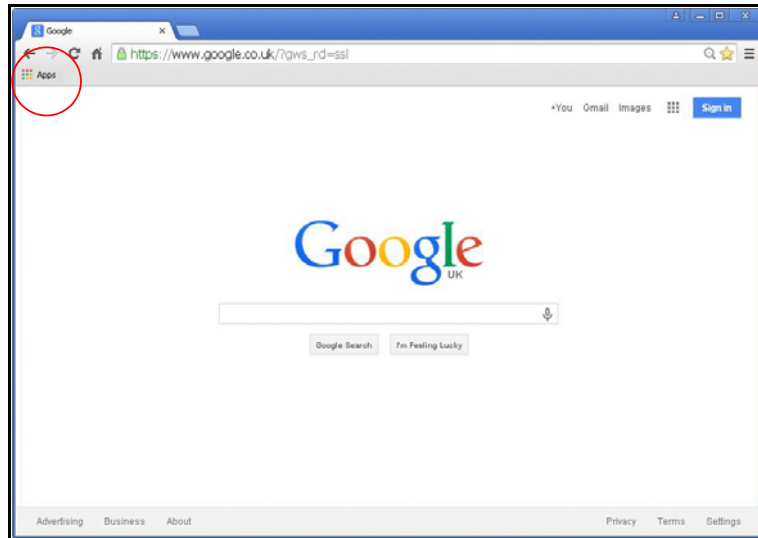

# Applying for JTL Chrome App

The JTL Cloud is now also available as a Chrome App.

Open Google Chrome.

Click on  Chrome Apps icon.

Go to the Web Store

Enter "jtl" to the search.  
Press "Return".

Click on JTLCloudKey row.