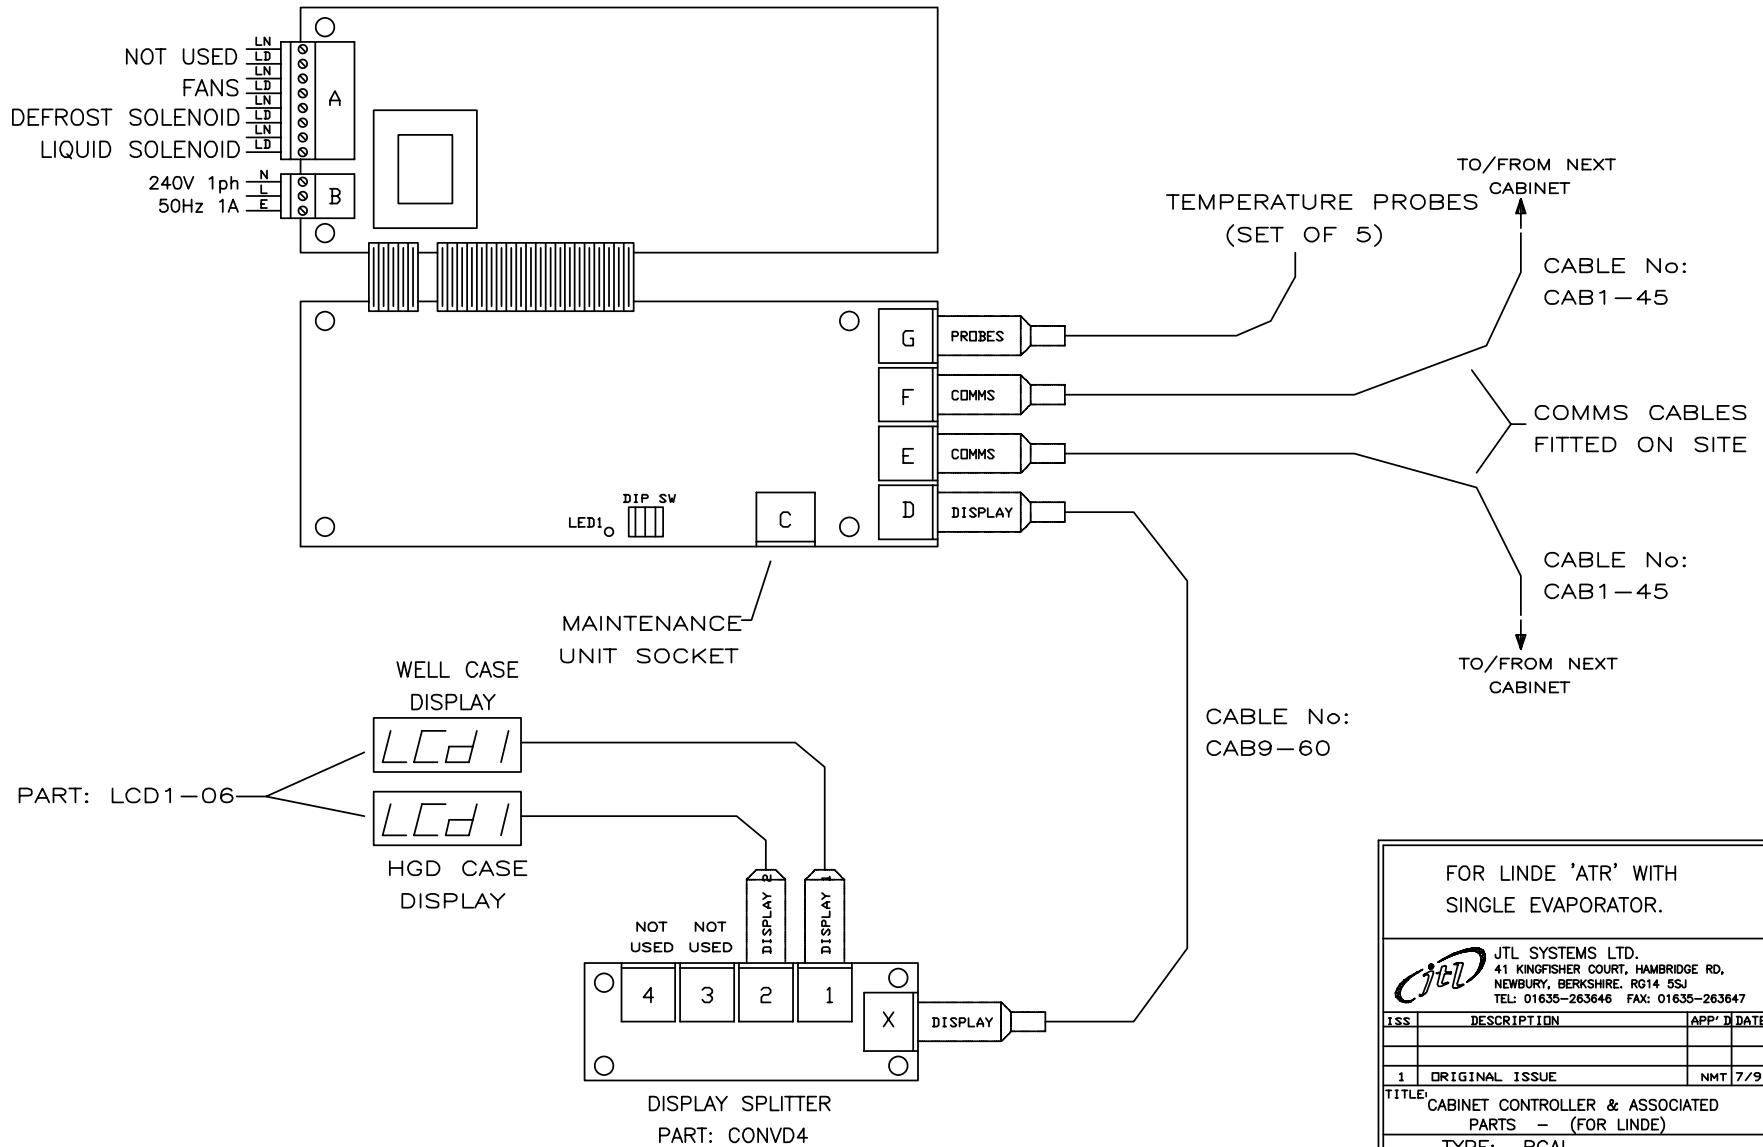

TYPE 'RCAL' CONTROLLER

FOR LINDE 'ATR' WITH
SINGLE EVAPORATOR.

 JTL SYSTEMS LTD. 41 KINGFISHER COURT, HAMBRIDGE RD, NEWBURY, BERKSHIRE. RG14 5SJ TEL: 01635-263646 FAX: 01635-263647			
ISS	DESCRIPTION	APP'D	DATE
1	ORIGINAL ISSUE	NMT	7/91
TITLE: CABINET CONTROLLER & ASSOCIATED PARTS - (FOR LINDE)			
TYPE: RCAL			
PROJ.	DRG No	SHT	OF ISS
RC	00425	1	1 1