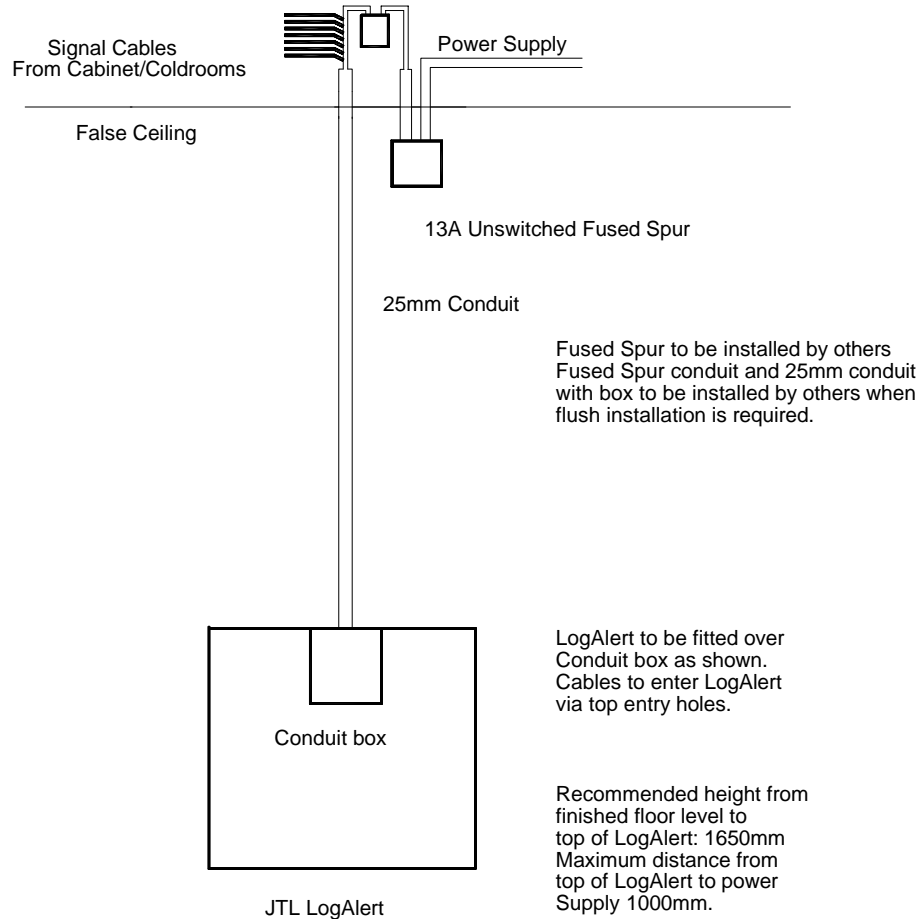

JTL LOGALERT INSTALLATION DETAILS

Wall Mounted Installation Overhead Entry

Wall Mounted Installation Under Cupboard Entry