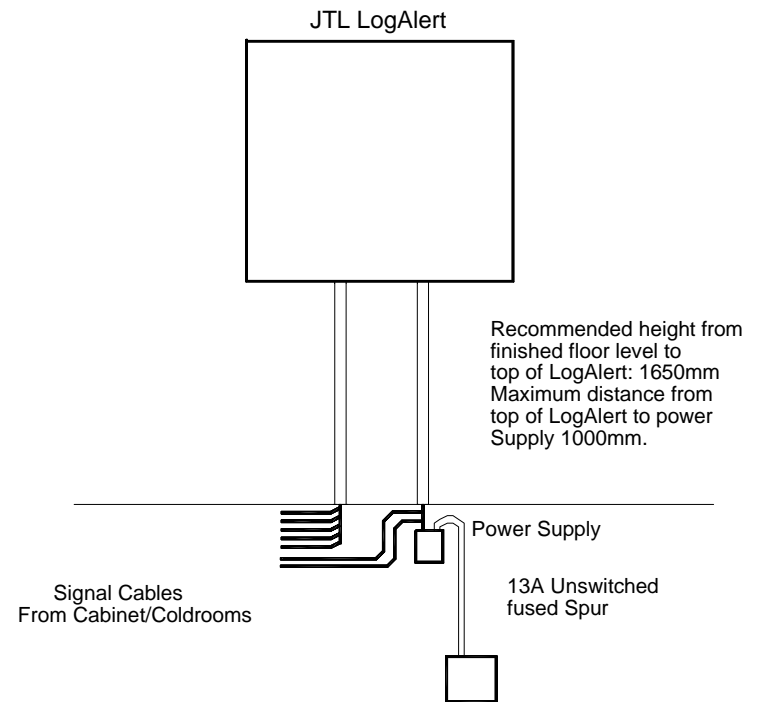

JTL LOGALERT INSTALLATION DETAILS

Wall Mounted Installation Overhead Entry

Wall Mounted Installation Under Cupboard Entry