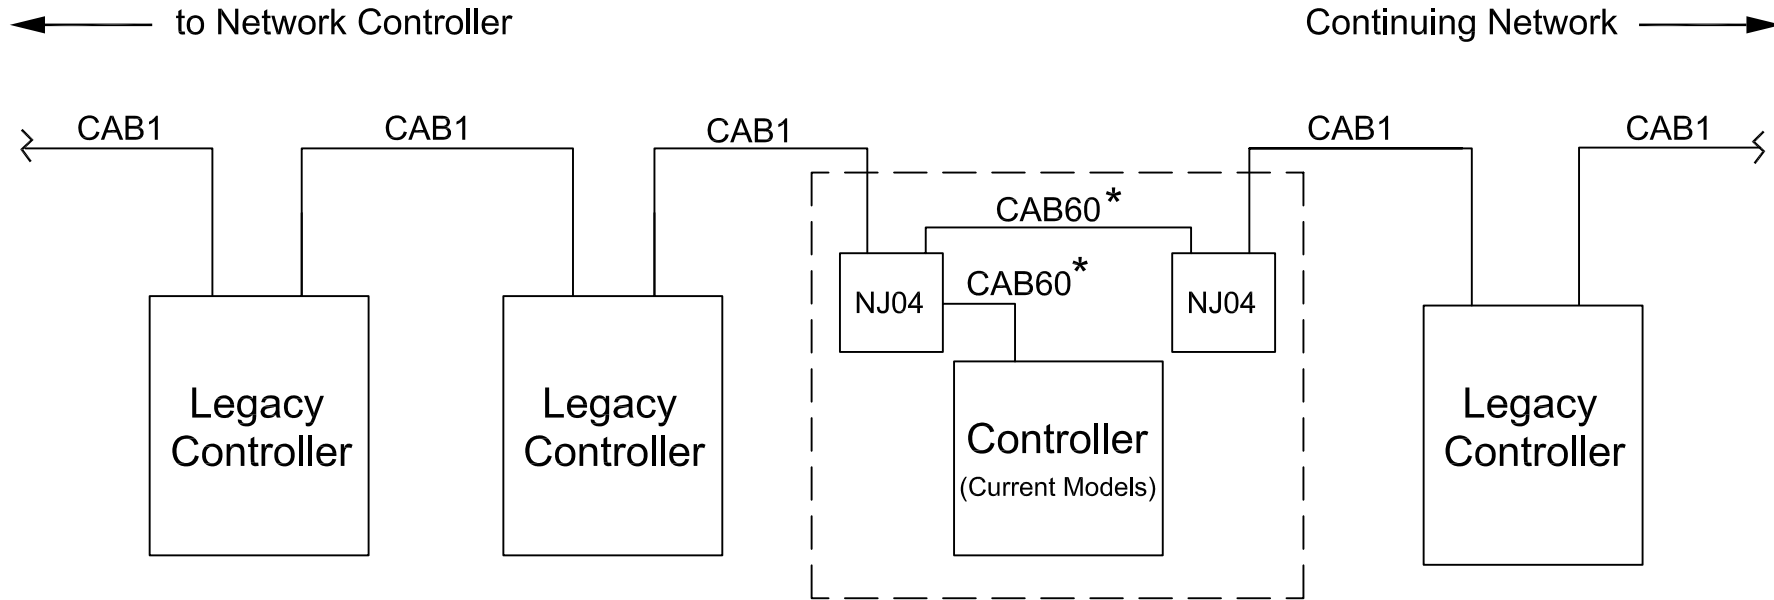

Linking new Controller (CAB60 comms) into legacy Zone installations

* CAB60 is available in 0.5m and 5.0m lengths

- NOTES: 1. For NJ04 connections see drg 03139.
 2. An NJ02 may have been used in place of an NJ04 historically see deg 03140.

THIS IS AN UNCONTROLLED COPY - UNLESS STAMPED WITH CONTROLLED COPY STAMP

		JTL SYSTEMS LTD 41 KINGFISHER COURT, HAMBRIDGE RD, NEWBURY, BERKSHIRE: RG14 5SJ TEL: 01635 263646 FAX: 01635 263647		
		ISSUE	DESCRIPTION	APP'D
3	ADDED NOTE 2 AND REMOVED NJ02	MJK	11/04	
2	ADDED NOTE AND UPDATED	MJK	10/04	
1	ORIGINAL ISSUE	MJK	07/04	
TITLE:				
LINKING NEW CONTROLLER (CAB60 COMMS) INTO ZONE LEGACY INSTALLATIONS				
PROJ.	DRG No:	SHT	OF	ISS.
	03119	1	1	3