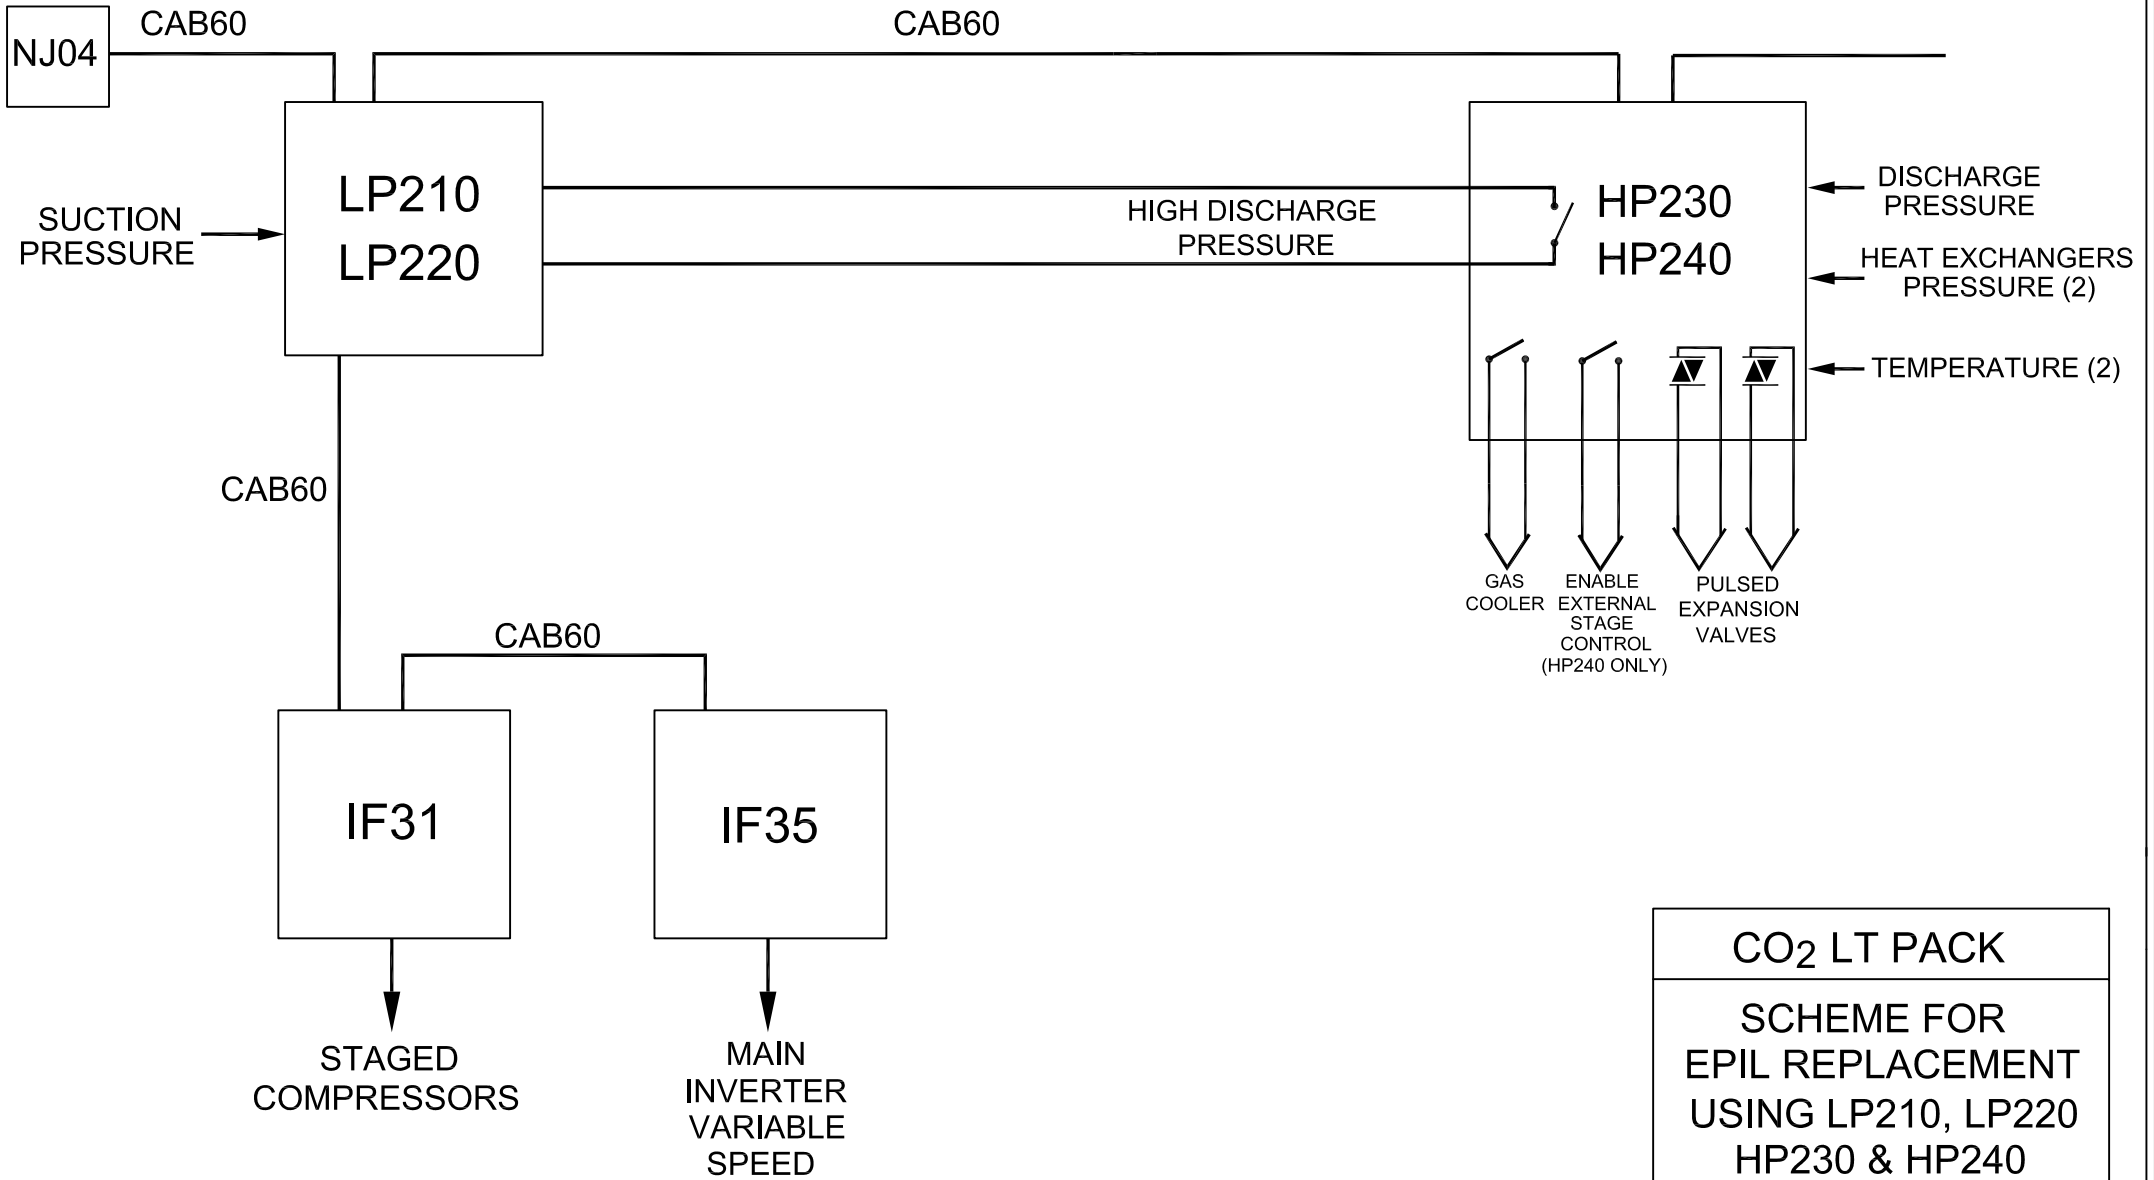

JTL NETWORK

**CO<sub>2</sub> LT PACK**

**SCHEME FOR  
EPIL REPLACEMENT  
USING LP210, LP220  
HP230 & HP240**

JTL SYSTEMS LTD  
41 KINGFISHER COURT, HAMBRIDGE RD,  
NEWBURY, BERKSHIRE: RG14 5SJ  
TEL: 01635 263646 FAX: 01635 263647