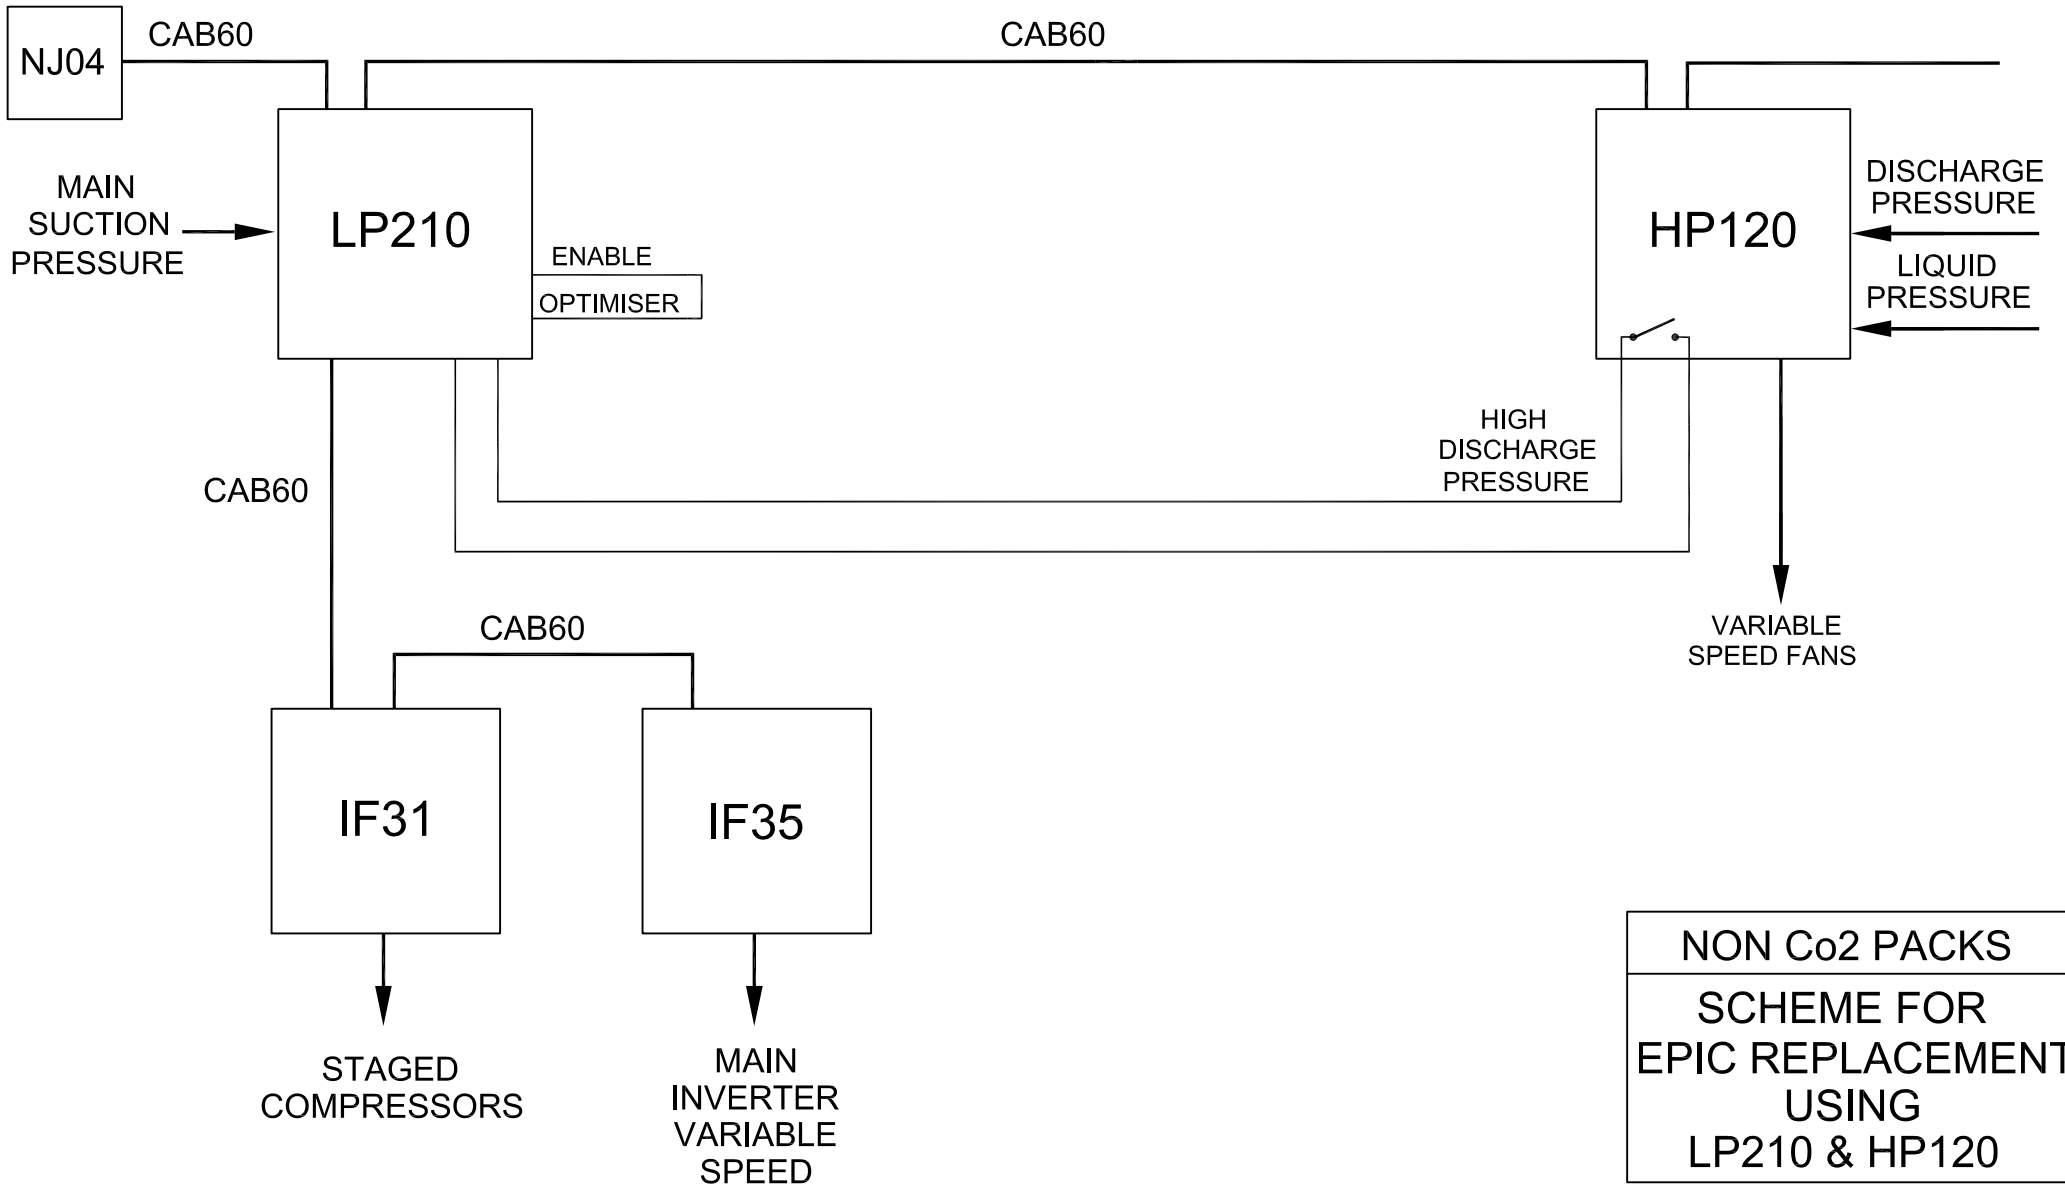

JTL NETWORK

NON Co2 PACKS  
SCHEME FOR  
EPIC REPLACEMENT  
USING  
LP210 & HP120

JTL SYSTEMS LTD  
41 KINGFISHER COURT, HAMBRIDGE RD,  
NEWBURY, BERKSHIRE: RG14 5SJ  
TEL: 01635 263646 FAX: 01635 263647