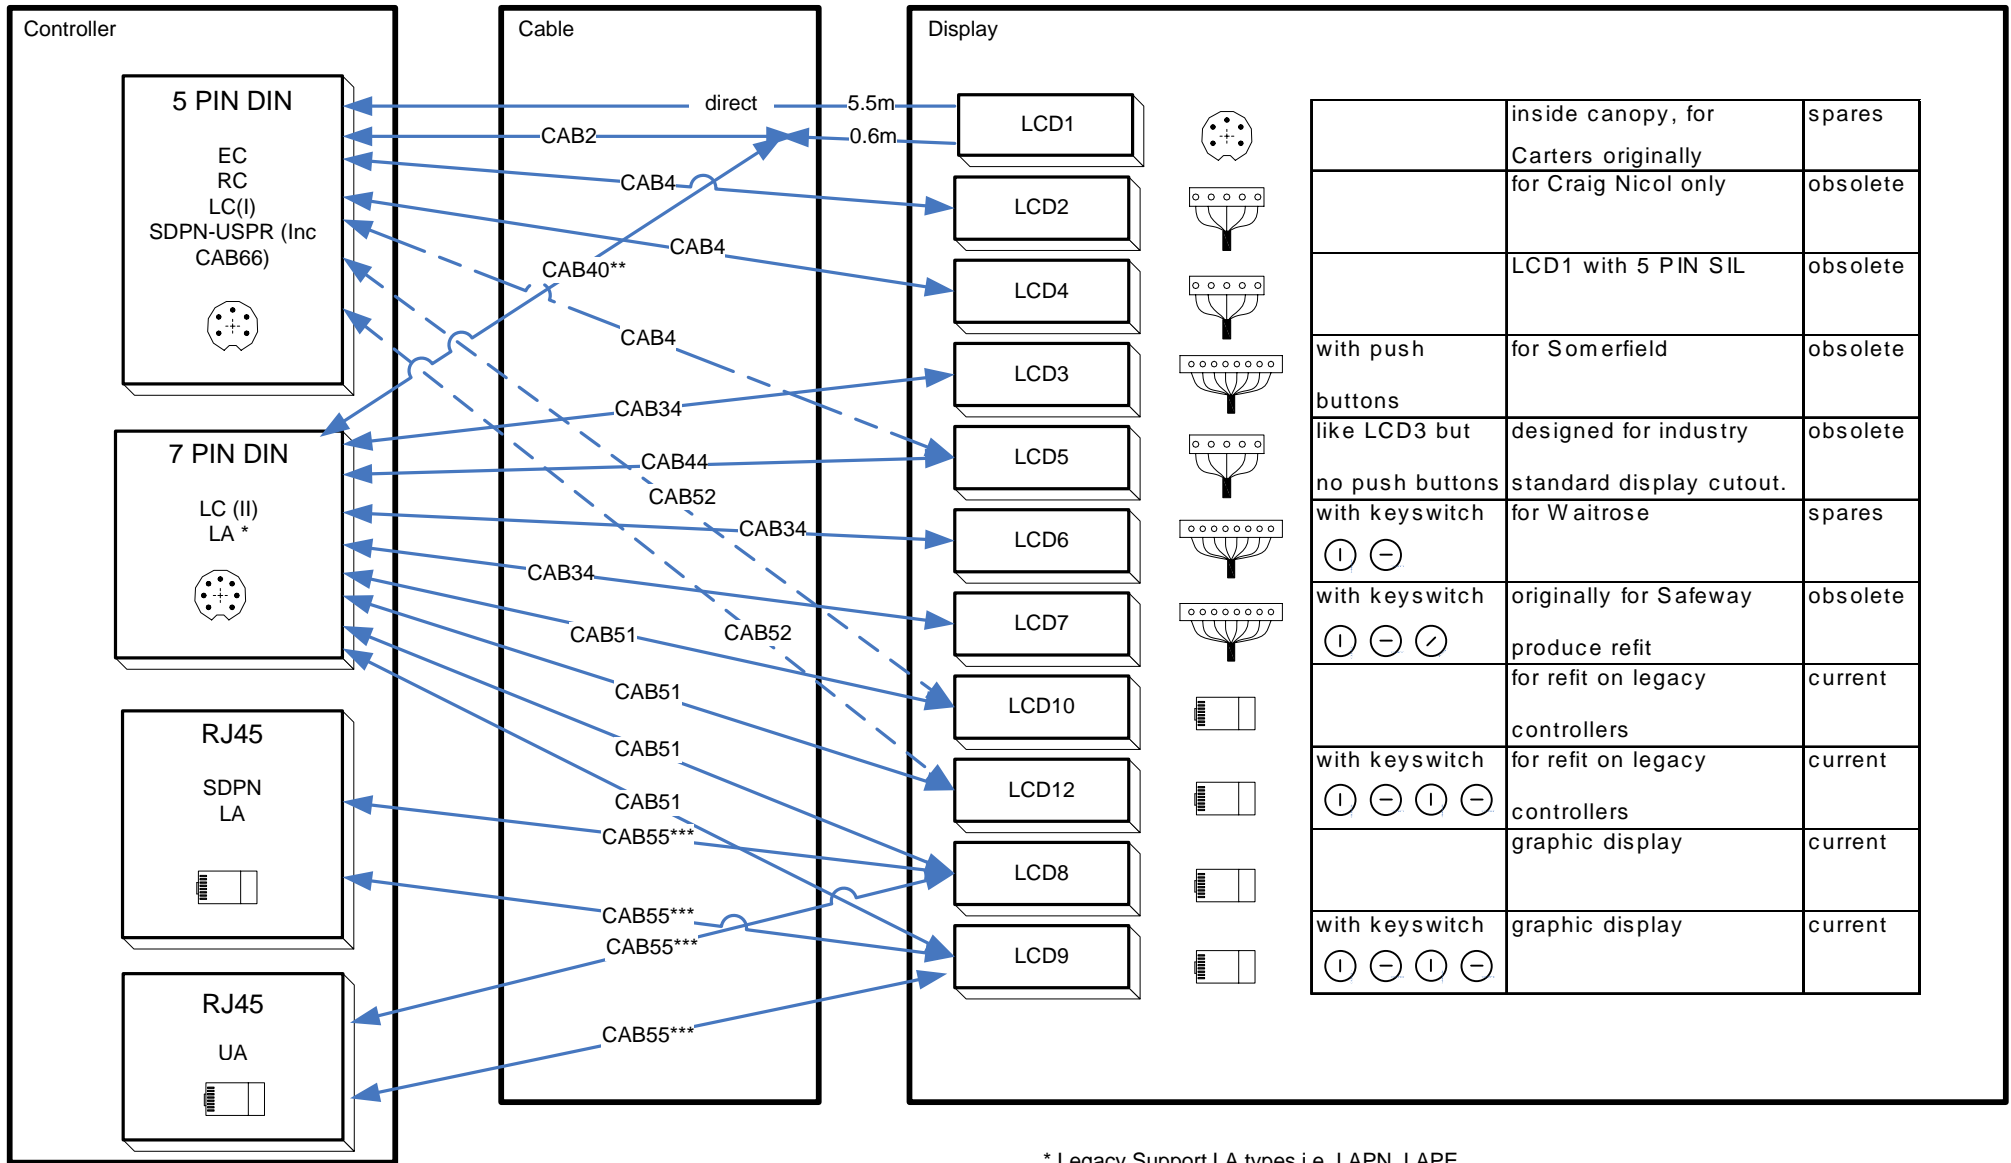

# Display Cabinet Displays

\* Legacy Support LA types i.e. LAPN, LAPE

\*\* NOTE CAB40 can be extended using CAB02

\*\*\* NOTE CAB55 and CAB75 cab be used