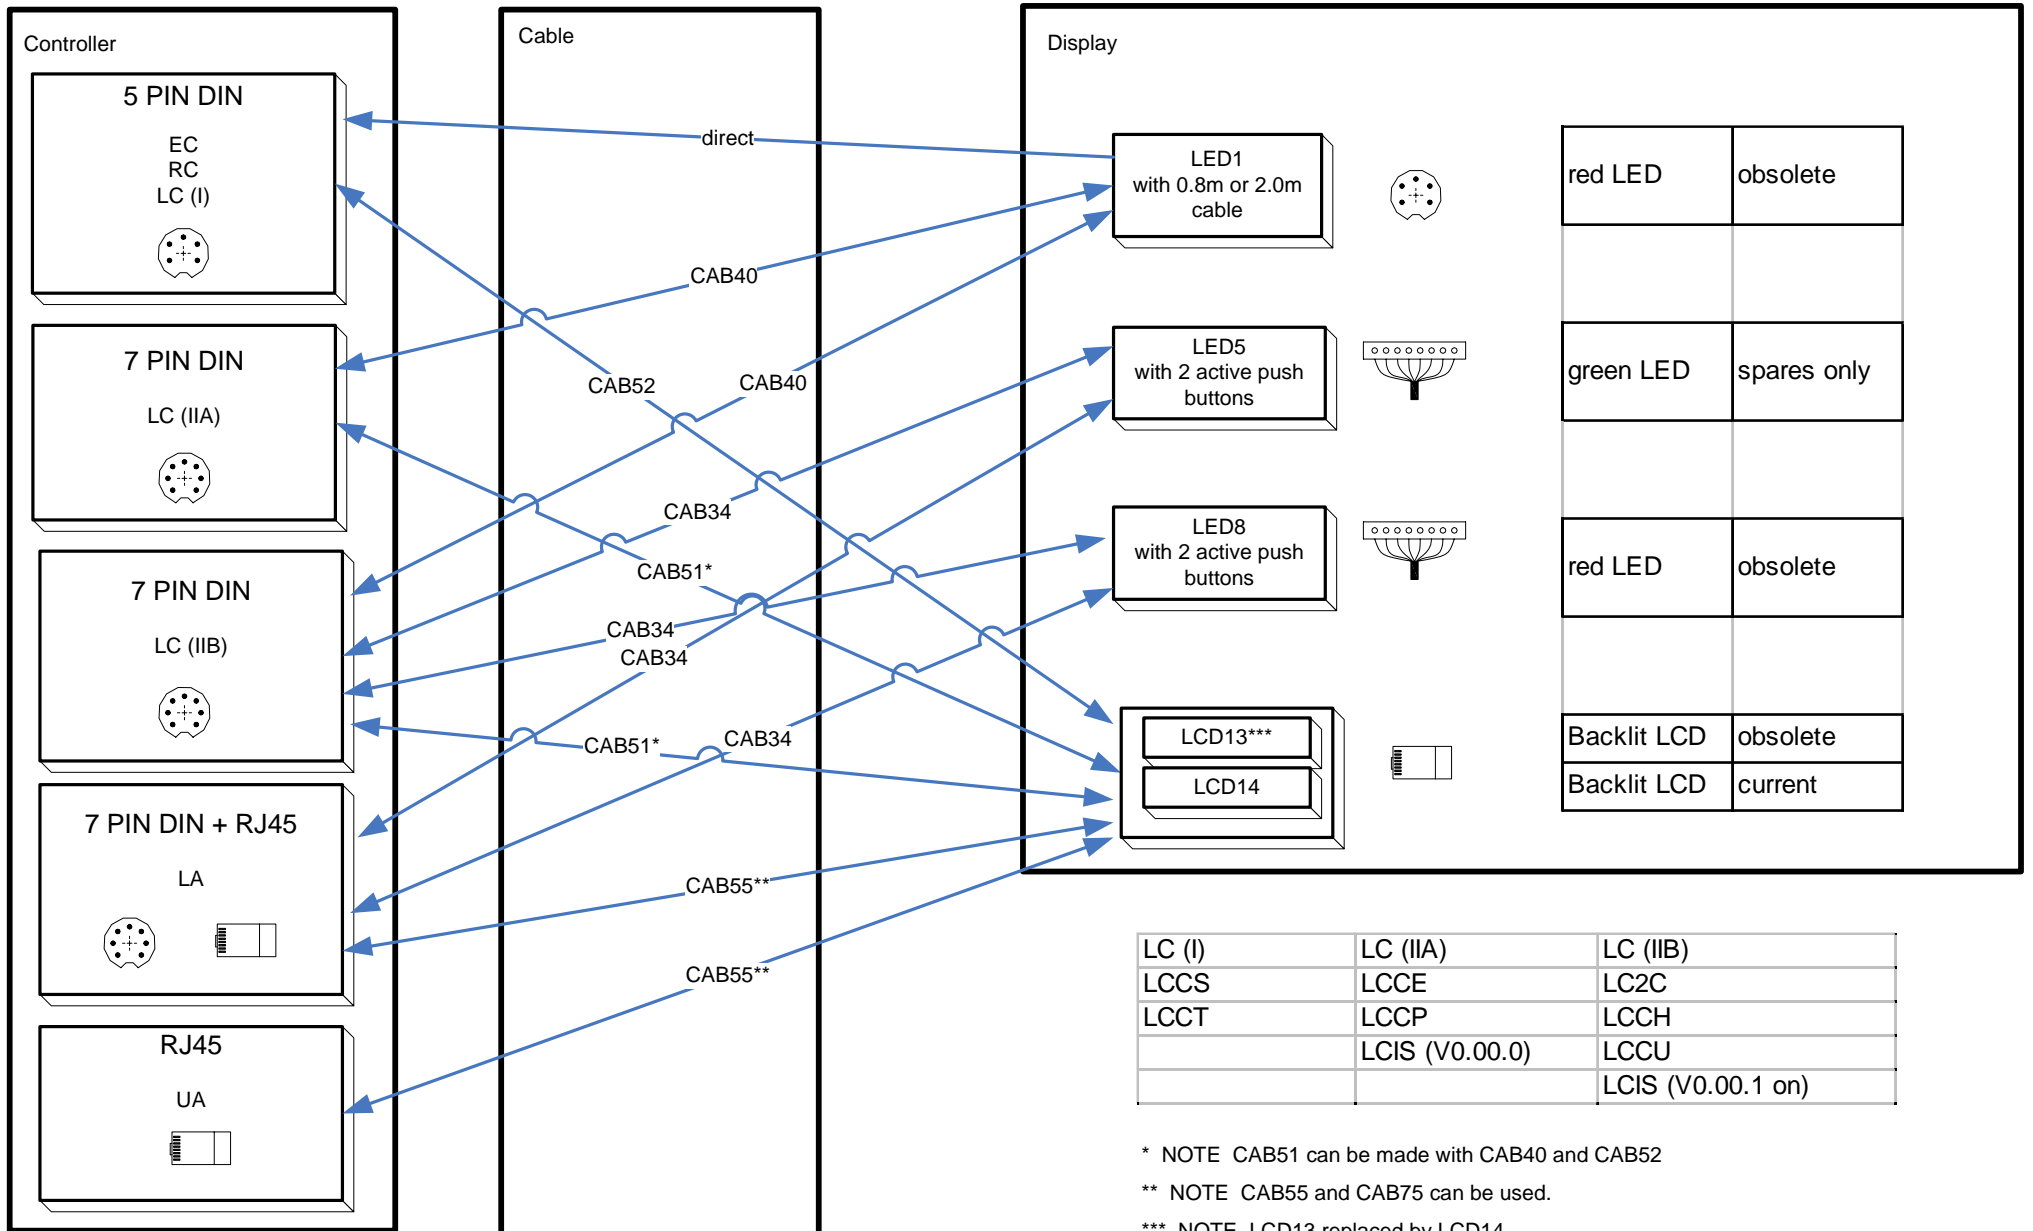

Coldroom Displays

red LED	obsolete
green LED	spares only
red LED	obsolete
Backlit LCD	obsolete
Backlit LCD	current

LC (I)	LC (IIA)	LC (IIB)
LCCS	LCCE	LC2C
LCCT	LCCP	LCCH
	LCIS (V0.00.0)	LCCU
		LCIS (V0.00.1 on)

- * NOTE CAB51 can be made with CAB40 and CAB52
- ** NOTE CAB55 and CAB75 can be used.
- *** NOTE LCD13 replaced by LCD14