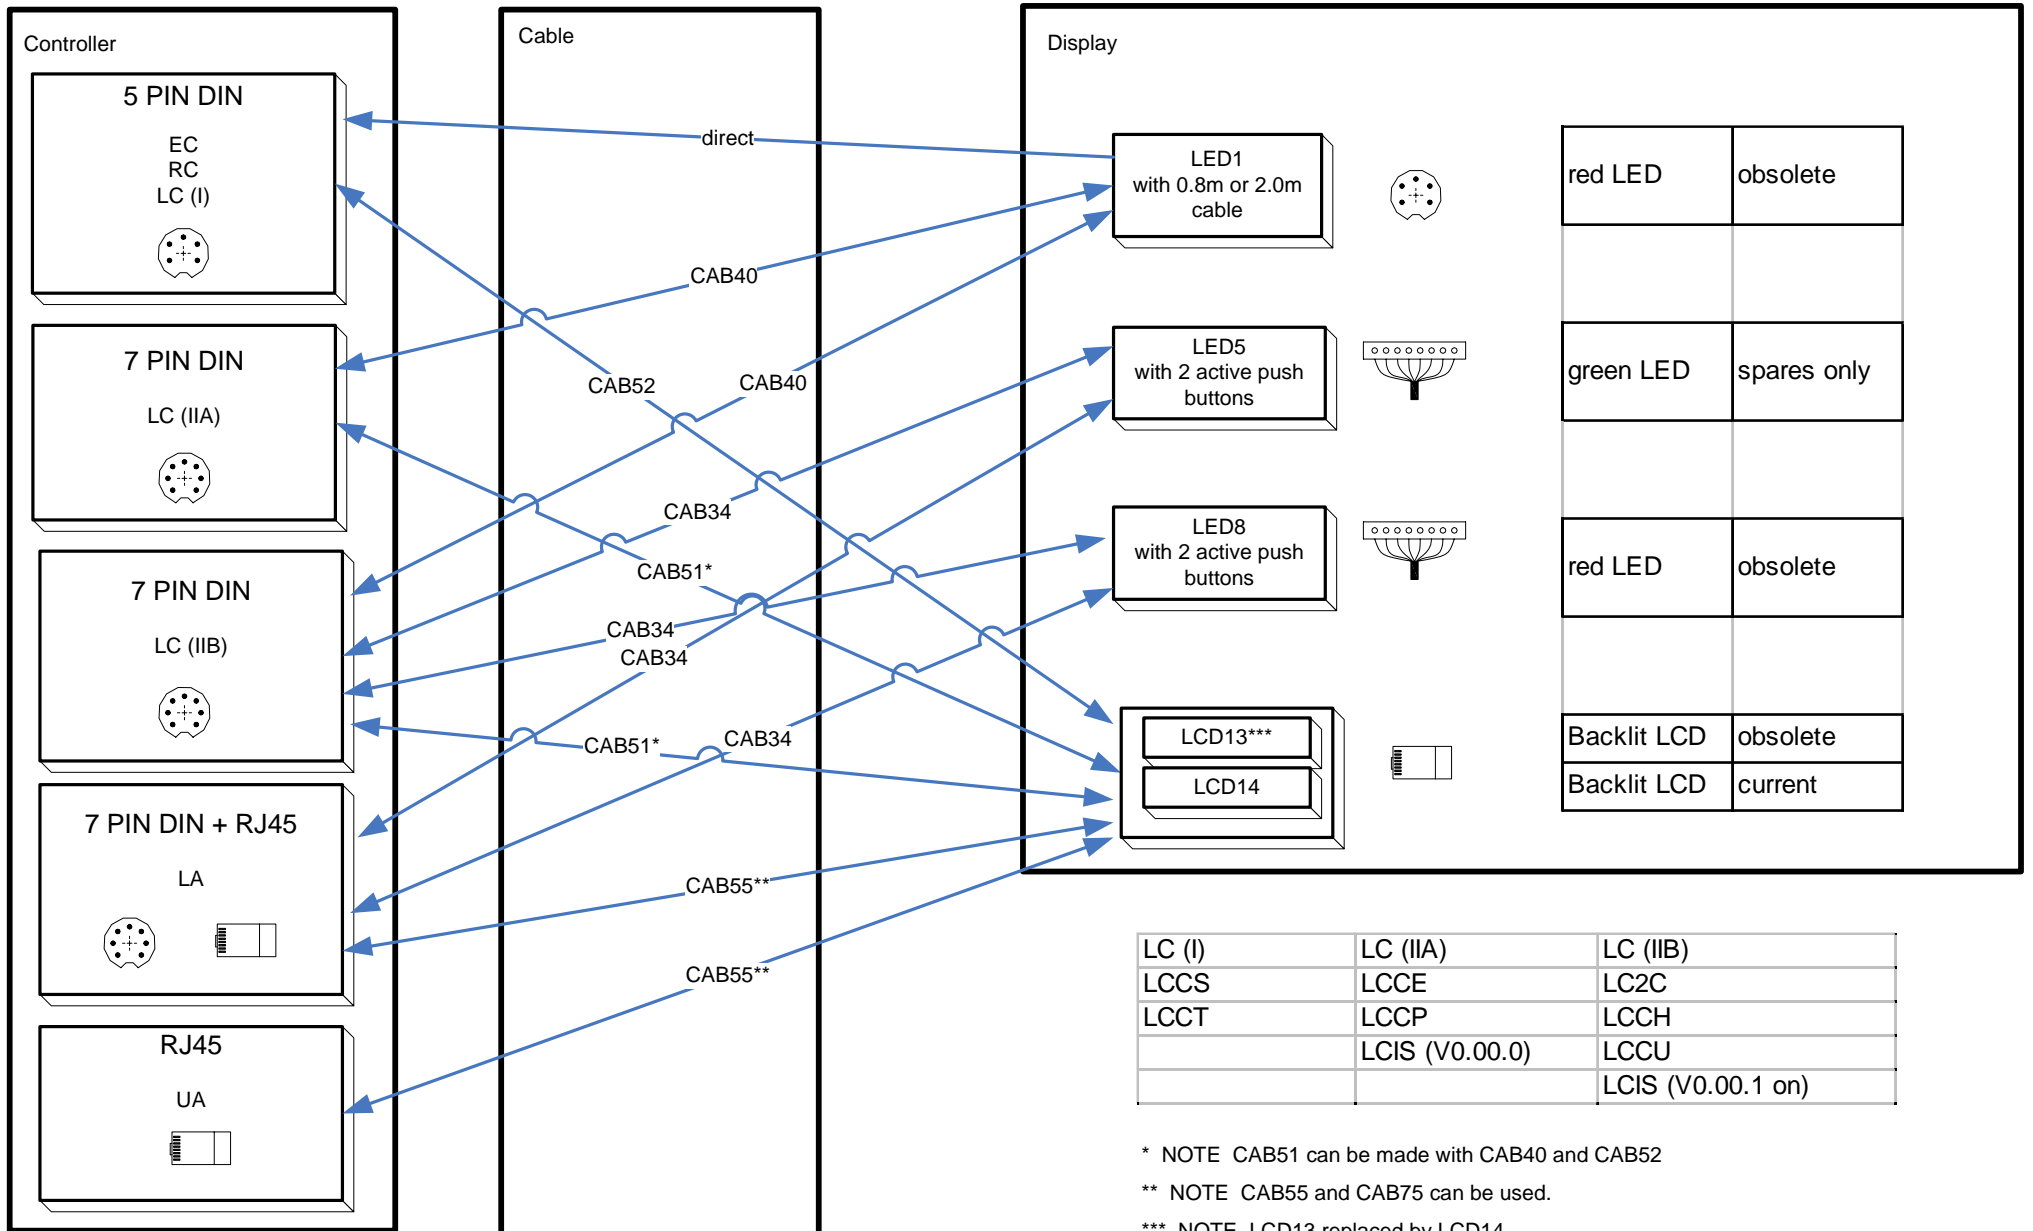

Coldroom Displays

red LED	obsolete
green LED	spares only
red LED	obsolete
Backlit LCD	obsolete
Backlit LCD	current

LC (I)	LC (IIA)	LC (IIB)
LCCS	LCCE	LC2C
LCCT	LCCP	LCCH
	LCIS (V0.00.0)	LCCU
		LCIS (V0.00.1 on)

* NOTE CAB51 can be made with CAB40 and CAB52
 ** NOTE CAB55 and CAB75 can be used.
 *** NOTE LCD13 replaced by LCD14