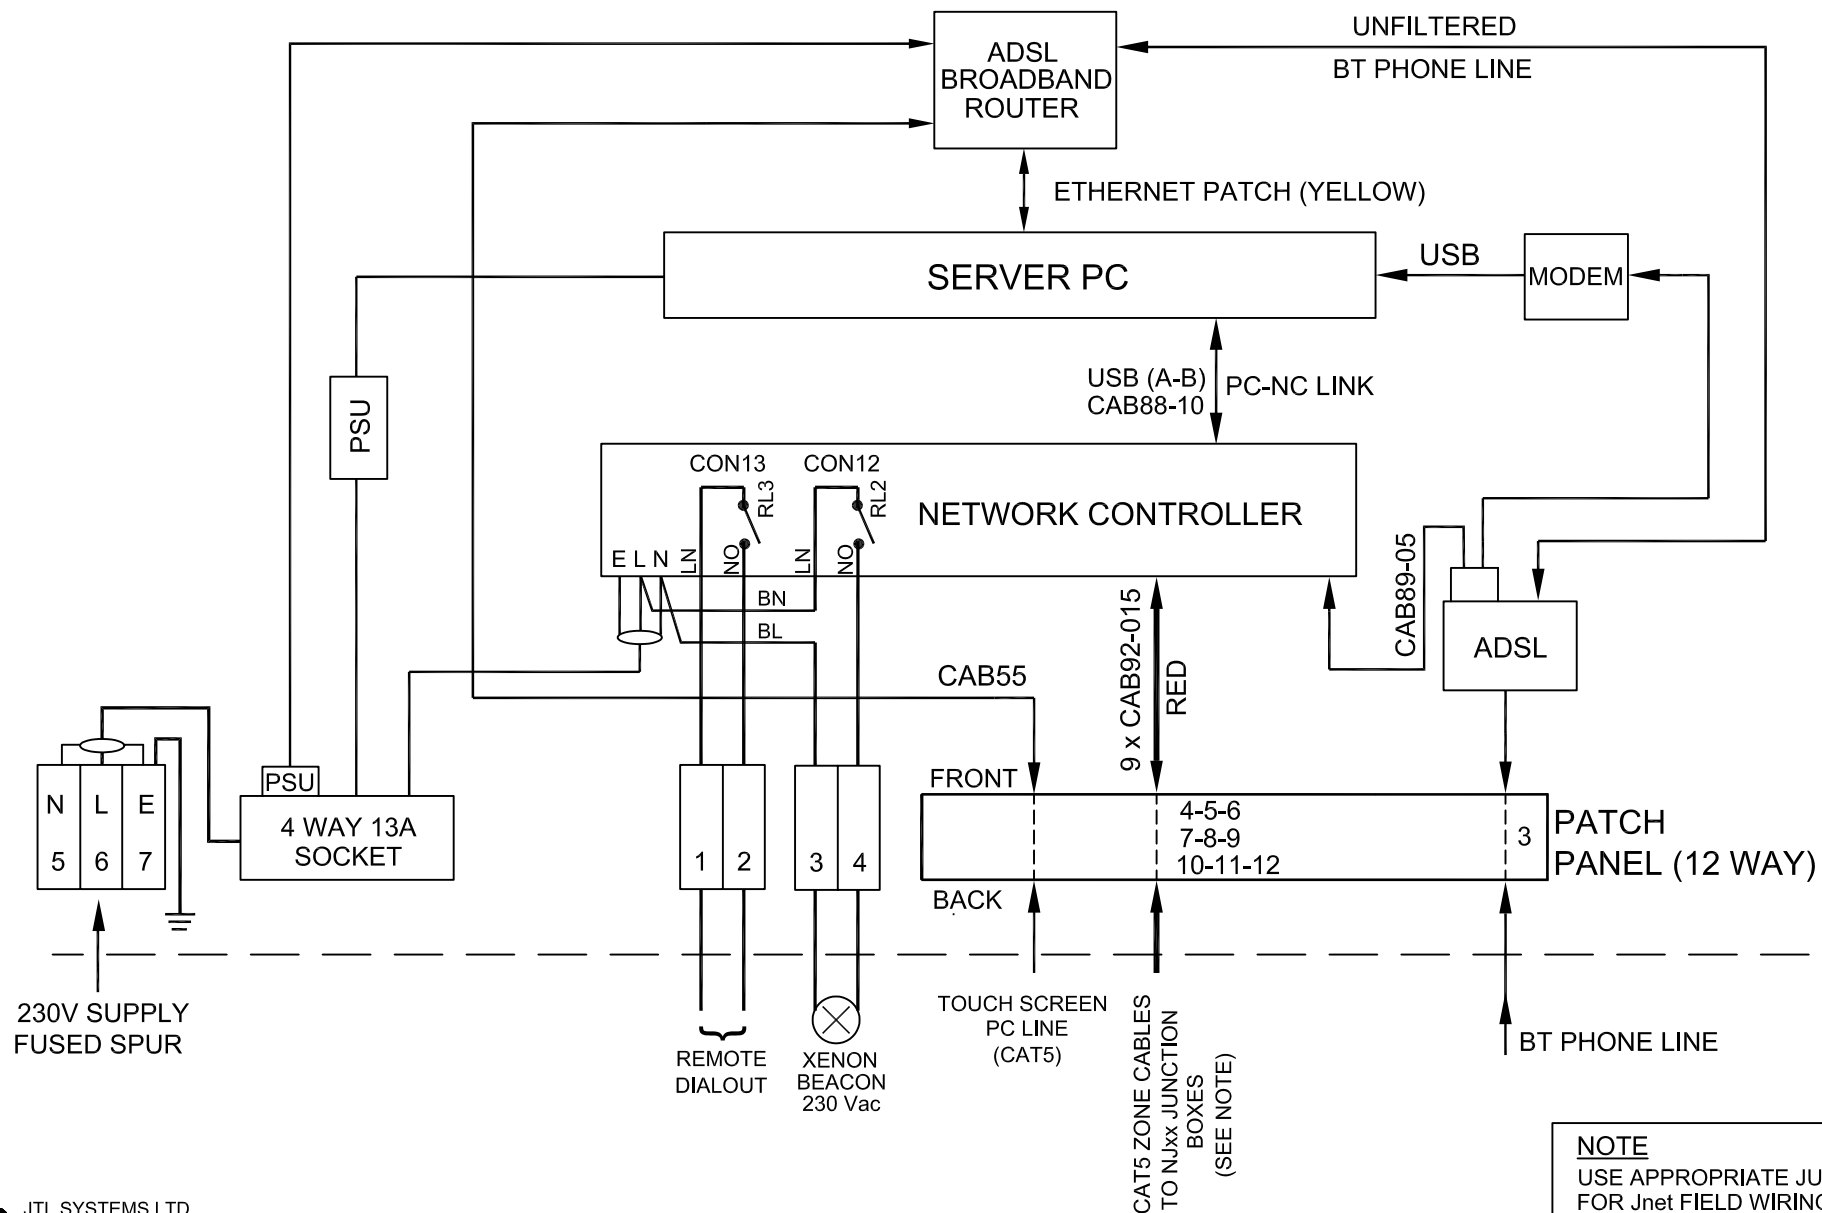

## MINI RACK JTL NETWORK PATCH CABLE ARRANGEMENT FOR JTL ADMIN CLIENT & ROUTER

**NOTE**  
USE APPROPRIATE JUNCTION BOXES  
FOR Jnet FIELD WIRING