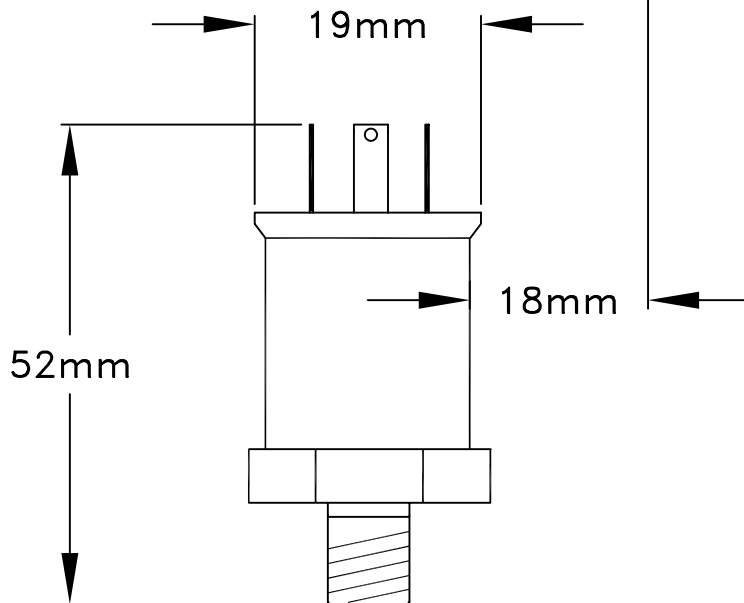

- 1, 3. N/C
- 2. Supply (+)
- ⊖ 4. Return (-)

Screw clamped/solder
lug terminals at positions
1, 2, 3 and ⊖
Positions marked in moulded
plastic insert.

ISSUE	DESCRIPTION	APP'D	DATE
1	ORIGINAL ISSUE	MJK	08/14

JTL SYSTEMS LTD.
41 KINGFISHER COURT, HAMBRIDGE RD,
NEWBURY, BERKSHIRE. RG14 5SJ
TEL: 01635-263646 FAX: 01635 263647

TITLE: **PT08BA-I-GD
Pressure Transducer Wiring**

TYPE: GEMS 3500 SERIES		SHT	OF	ISS.
PROJ:	DRG No:	1	1	1
	04365			